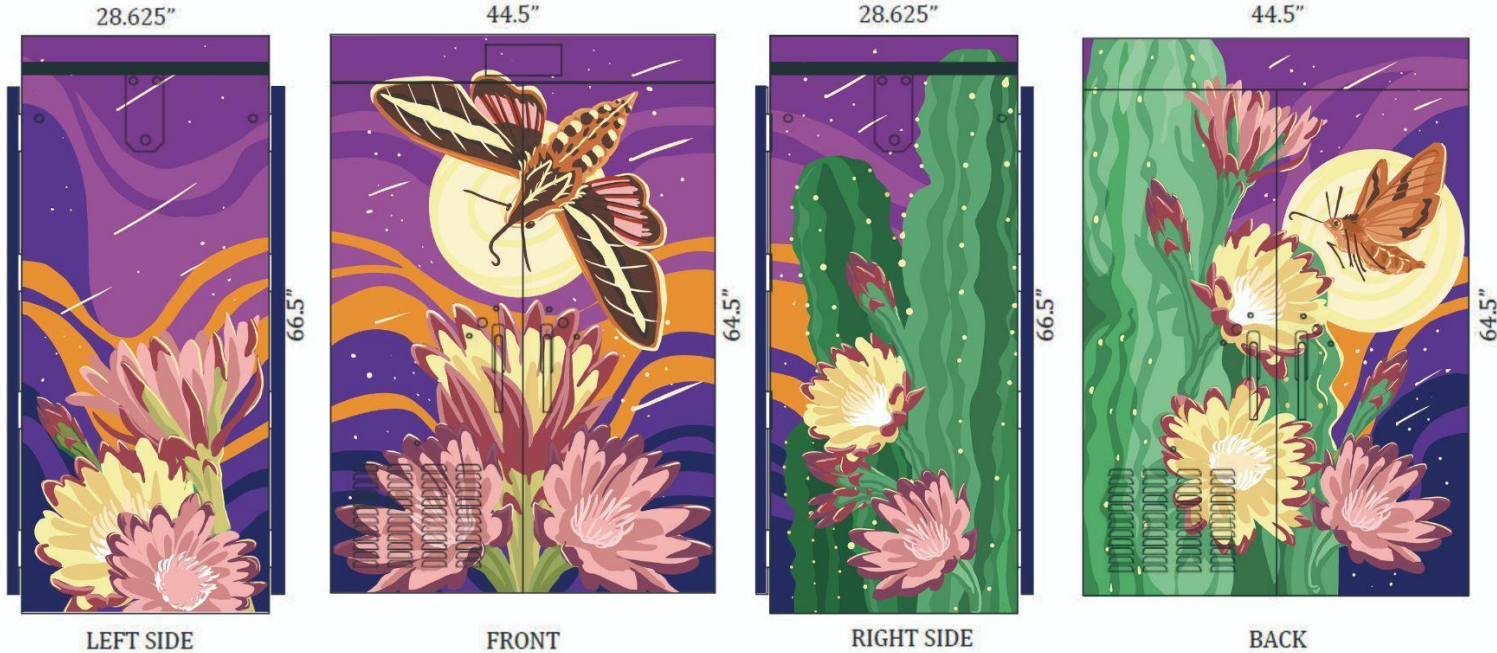

PROPOSED CONCEPT 1

Radial Gnatcatchers

Proposed Location:
IRIS AVE & KAISER
(HOSPITAL & MEDICAL OFFICE
ENTRANCE)

Description

Radial Gnatcatchers is a colorful depiction of gnatcatchers, a local species of bird, accompanied by abstract representations of coastal sagebrush. A radial sun encompasses the birds and plants in a layered pattern.

PROPOSED CONCEPT 2

Night Bloom Dancing with Moths

Proposed Location:
IRIS AVE & TRAIL XING
(JUAN BAUTISTIA TRAIL)

Description

Night Bloom Dancing with Moths is inspired by a *Cereus Peruvianus* cactus blooming its flowers at night. I created a night scene with sphinx moths pollinating the flowers under a bright moon and shooting stars. The sky's colors dance across the design to suggest movement.

PROPOSED CONCEPT 3

Gila Talavera

Proposed Location:

PERRIS BLVD & IRIS AVE

Description

Gila Talavera depicts local lizard species, Gila Monsters. Here I wanted to create a fun design with bold lines based on the unique lizard with patterns inspired by Mexican talavera pottery and design. Gila Monsters are native to both the US and Mexico, and so the design connects to both of my cultures being a Chicana.