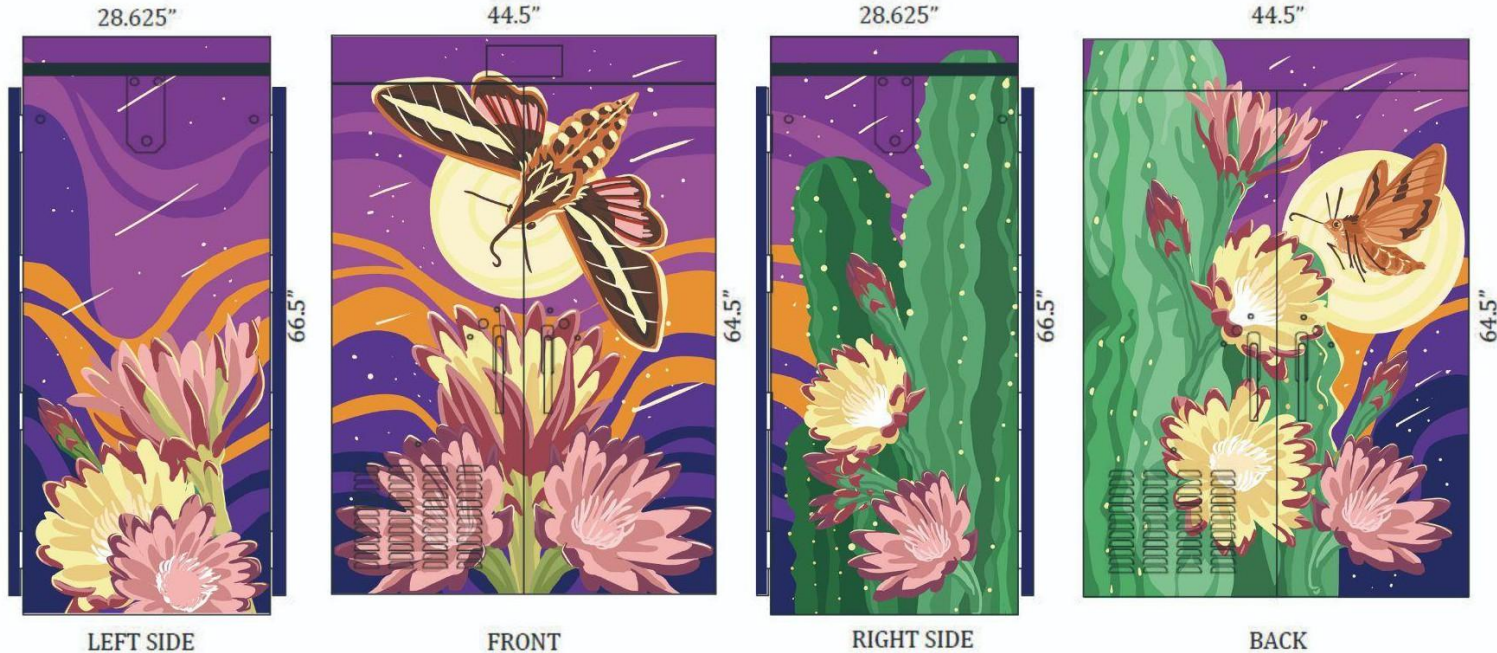

PROPOSED CONCEPT 2

Night Bloom Dancing with Moths

Proposed Location:

IRIS AVE & TRAIL XING
(JUAN BAUTISTIA TRAIL)

Description

Night Bloom Dancing with Moths is inspired by a *Cereus Peruvianus* cactus blooming its flowers at night. I created a night scene with sphinx moths pollinating the flowers under a bright moon and shooting stars. The sky's colors dance across the design to suggest movement.