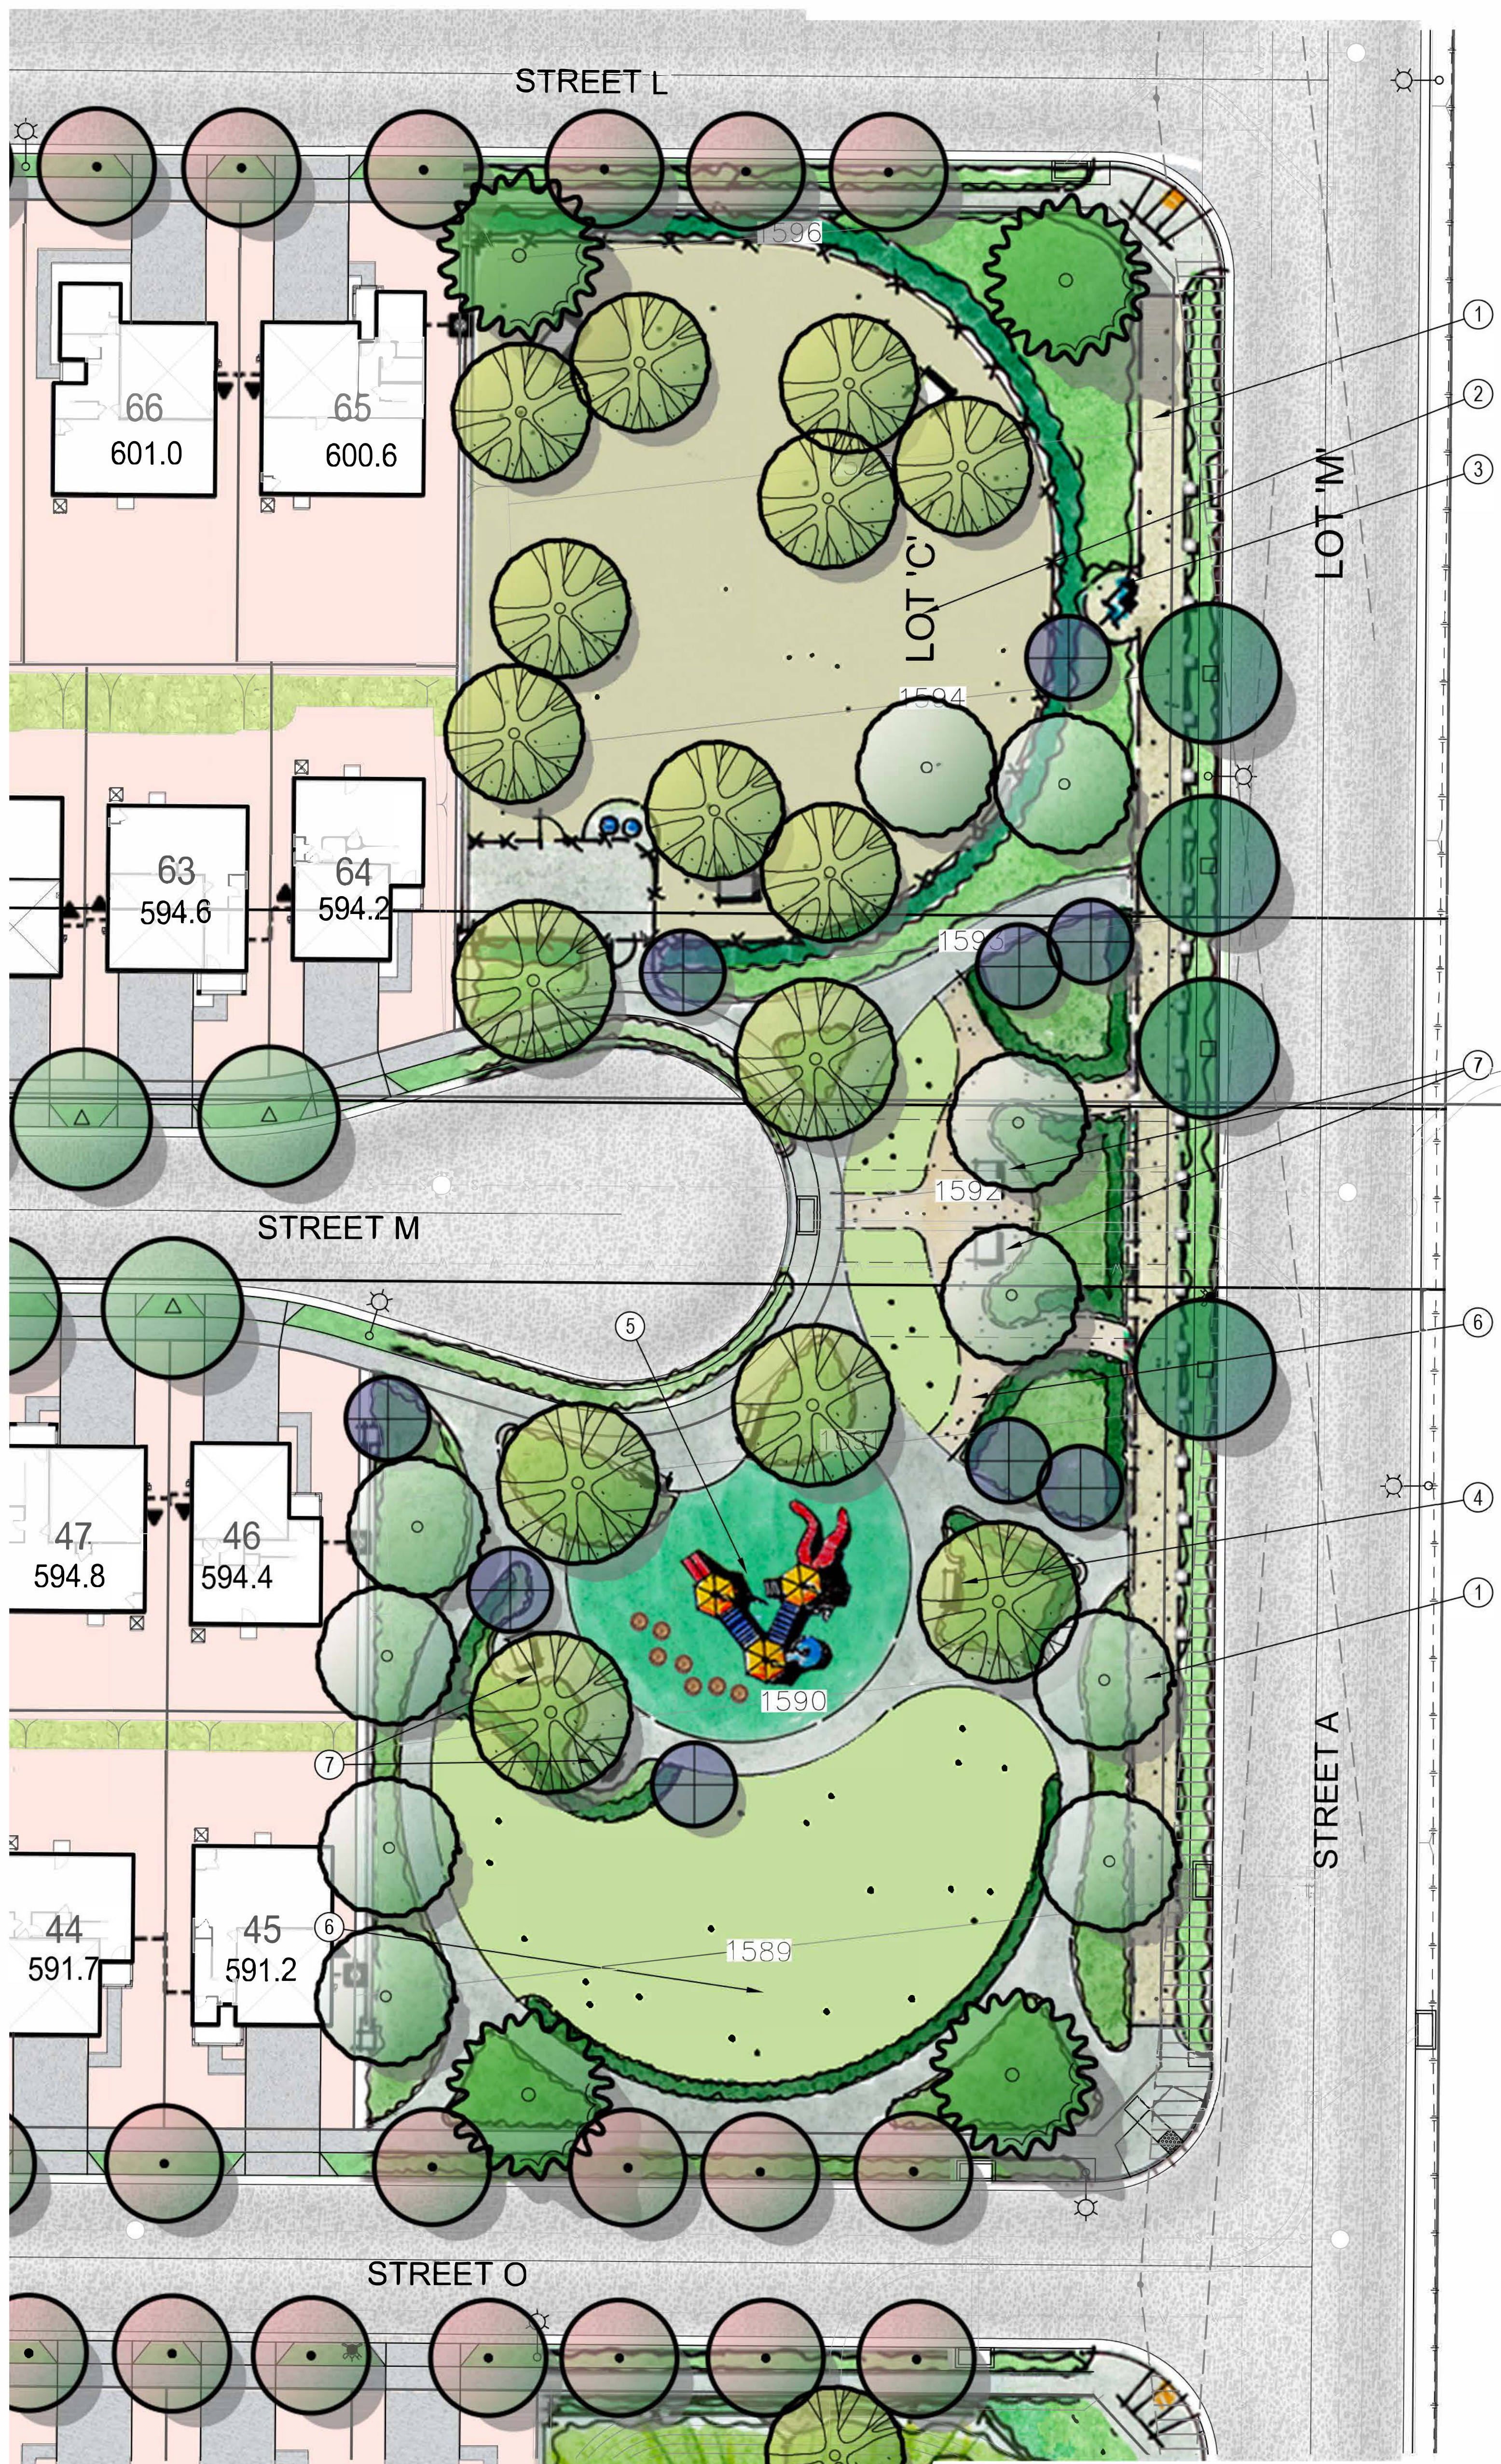

# Exhibit B

## FEATURE LEGEND:

- ① Multi Purpose Trail with Fencing.
- ② Fenced Dog Park with Picnic Tables and Shade Trees.
- ③ Exercise Stations along Multi-Purpose Trail.
- ④ Bench Seating Areas.
- ⑤ Children's Tot-lot.
- ⑥ Open Turf Play Area.
- ⑦ Picnic Table Seating Area.
- ⑧ Decomposed Granite Pathways.

## PLANT PALETTE:

### TREES & VINES

-  **LARGE EVERGREEN SPECIMEN**
  - Cedrus atlantica* - Atlas Cedar
-  **LARGE DECIDUOUS SHADE CANOPY TREE**
  - Platanus racemosa* - California Sycamore
-  **PARKWAY TREE ALONG COTTONWOOD AVE. AND ALESSANDRO AVE.**
  - Koelreuteria bipinnata* - Chinese Flame Tree
-  **PARKWAY TREE ALONG BAY AVE. AND STREET A**
  - Magnolia grandiflora* 'Russet' - Southern Magnolia
-  **INTERIOR STREET TREES**
  - Tabebuia impetiginosa* - Pink Trumpet Tree
  - Pistacia chinensis* - Chinese Pistache
  - Lophostemon confertus* - Brisbane Box
-  **FLOWERING ACCENT TREE**
  - Lagerstroemia indica* - Crape Myrtle
  - Cercis canadensis* 'Forest Pansy' - Eastern Redbud
-  **EVERGREEN SCREENING TREE MASS**
  - Melaleuca quinquenervia* - Cajeput Tree
-  **EVERGREEN UPRIGHT COLUMNAR TREE**
  - Cupressus* s. 'Tiny Tower' - Tiny Tower Cypress
  - Podocarpus* l. 'Icee Blue' - Icee Blue Yellow Wood