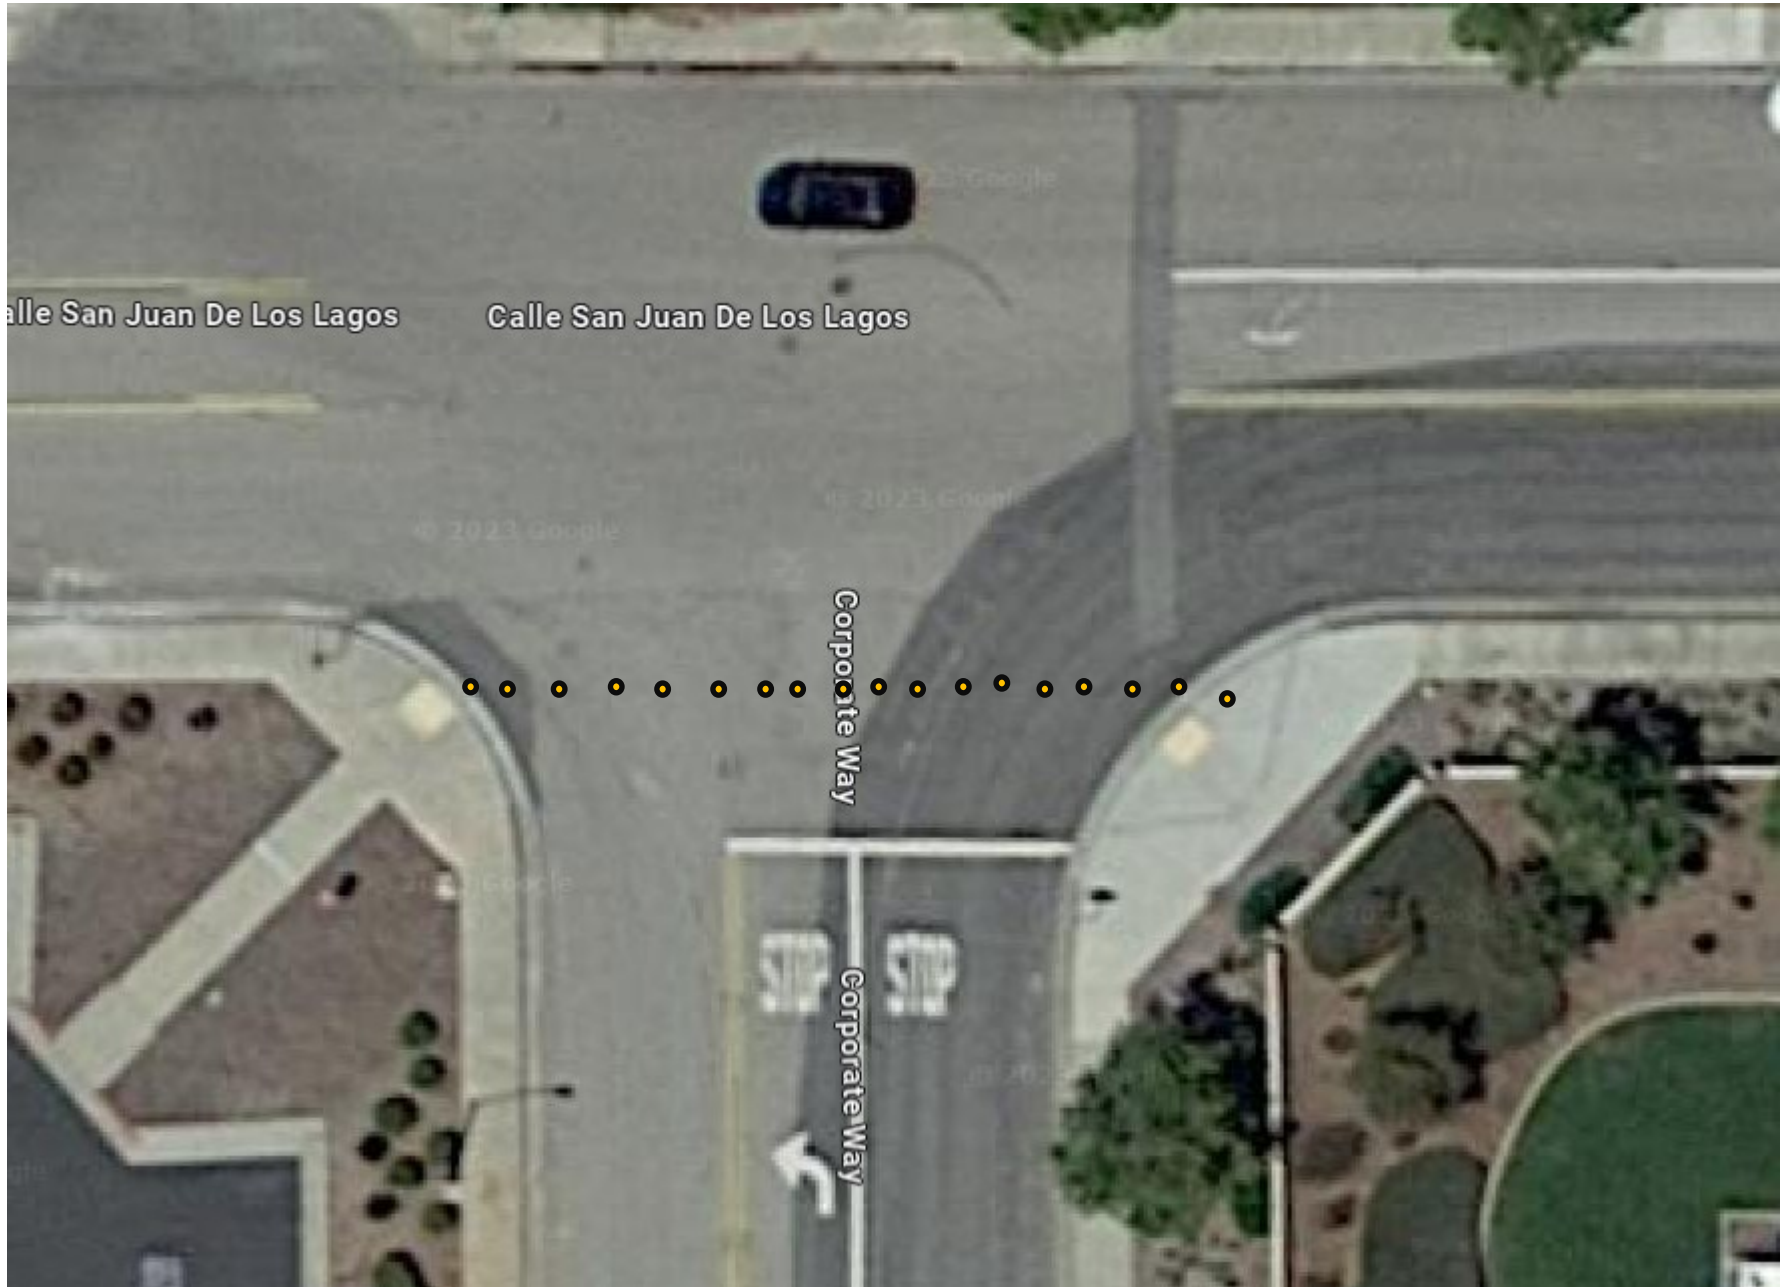

TCP #2 - ALESSANDRO & GRAHAM

- 0630 hours, No traffic southbound on Graham Street from Alessandro Boulevard.
- Lights at the intersection will be switched to flash.

TCP #3 - BRODIAEA & GRAHAM

- 0630 hours, no traffic allowed eastbound or westbound on Brodiaea Avenue from Frederick Street to Graham Street.
- Lights at the intersection will be switched to flash.

TCP #4 RESOURCE & FREDERICK

- 0630 hours, no northbound traffic allowed on Frederick Street, north of Resource Way.

TCP #5 CALLE SAN JUAN DE LOS & CORPORATE

- 0630 hours, no traffic allowed eastbound or westbound on Calle San Juan De Los Lagos from Corporate.
- Deputy manning this intersection will move cones and stop run/walkers to allow sheriff personnel ingress and egress to the station.

2025 Color Fun Run

TCP #6 CALLE SAN JUAN DE LOS & VETERANS

- 0630 hours, no traffic southbound or northbound at intersection.

TCP #7 - VETERANS & NEWHOPE

- 0630 hours, No eastbound traffic pass the intersection.

TCP #8 - ALESSANDRO & VETERANS

- 0630 hours, no traffic allowed southbound or northbound on Veterans Way at the intersection.

Ingress and egress MVSS