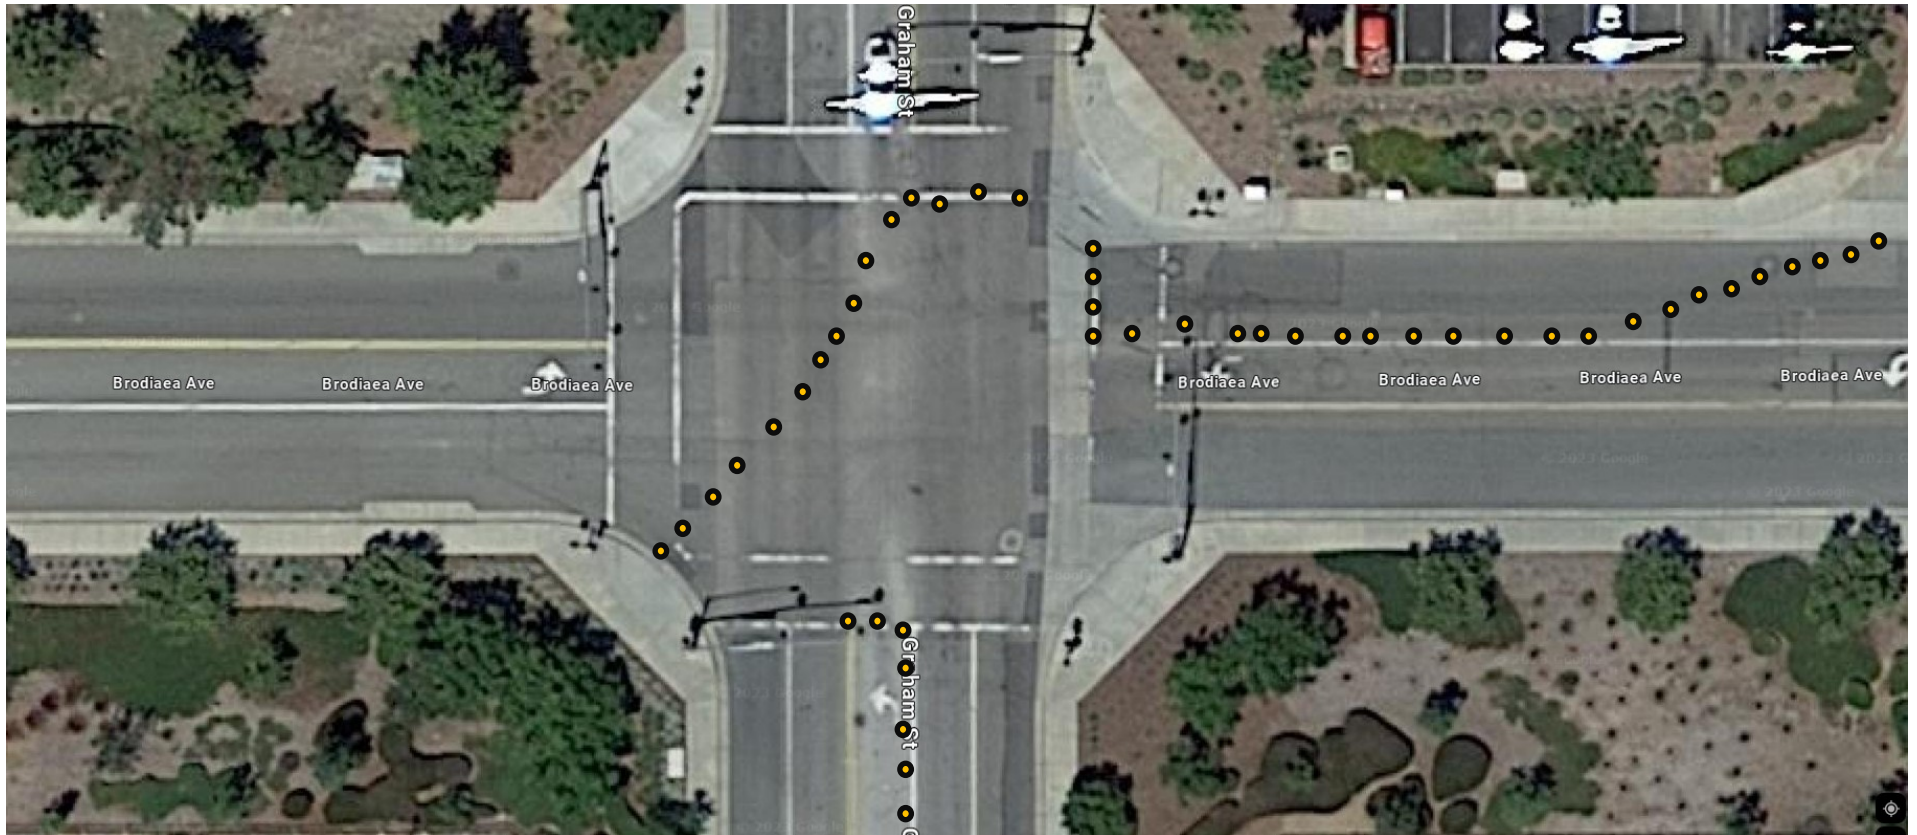

TCP #1 - ALESSANDRO & FREDERICK

- 0630 hours, no traffic allowed eastbound on Alessandro Boulevard from Frederick Street and no traffic allowed southbound on Frederick Street from Alessandro Boulevard.
- Lights at the intersection will be switched to flash.

TCP #2 - ALESSANDRO & GRAHAM

- 0630 hours, No traffic southbound on Graham Street from Alessandro Boulevard.
- Lights at the intersection will be switched to flash.

TCP #3 - BRODIAEA & GRAHAM

- 0630 hours, no traffic allowed eastbound or westbound on Brodiaea Avenue from Frederick Street to Graham Street.
- Lights at the intersection will be switched to flash.

TCP #4 RESOURCE & FREDERICK

- 0630 hours, no northbound traffic allowed on Frederick Street, north of Resource Way.

TCP #5 CALLE SAN JUAN DE LOS & CORPORATE

- 0630 hours, no traffic allowed eastbound or westbound on Calle San Juan De Los Lagos from Corporate.
- Deputy manning this intersection will move cones and stop run/walkers to allow sheriff personnel ingress and egress to the station.

2025 Color Fun Run

TCP #6 CALLE SAN JUAN DE LOS & VETERANS

- 0630 hours, no traffic southbound or northbound at intersection.

TCP #7 - VETERANS & NEWHOPE

- 0630 hours, No eastbound traffic pass the intersection.