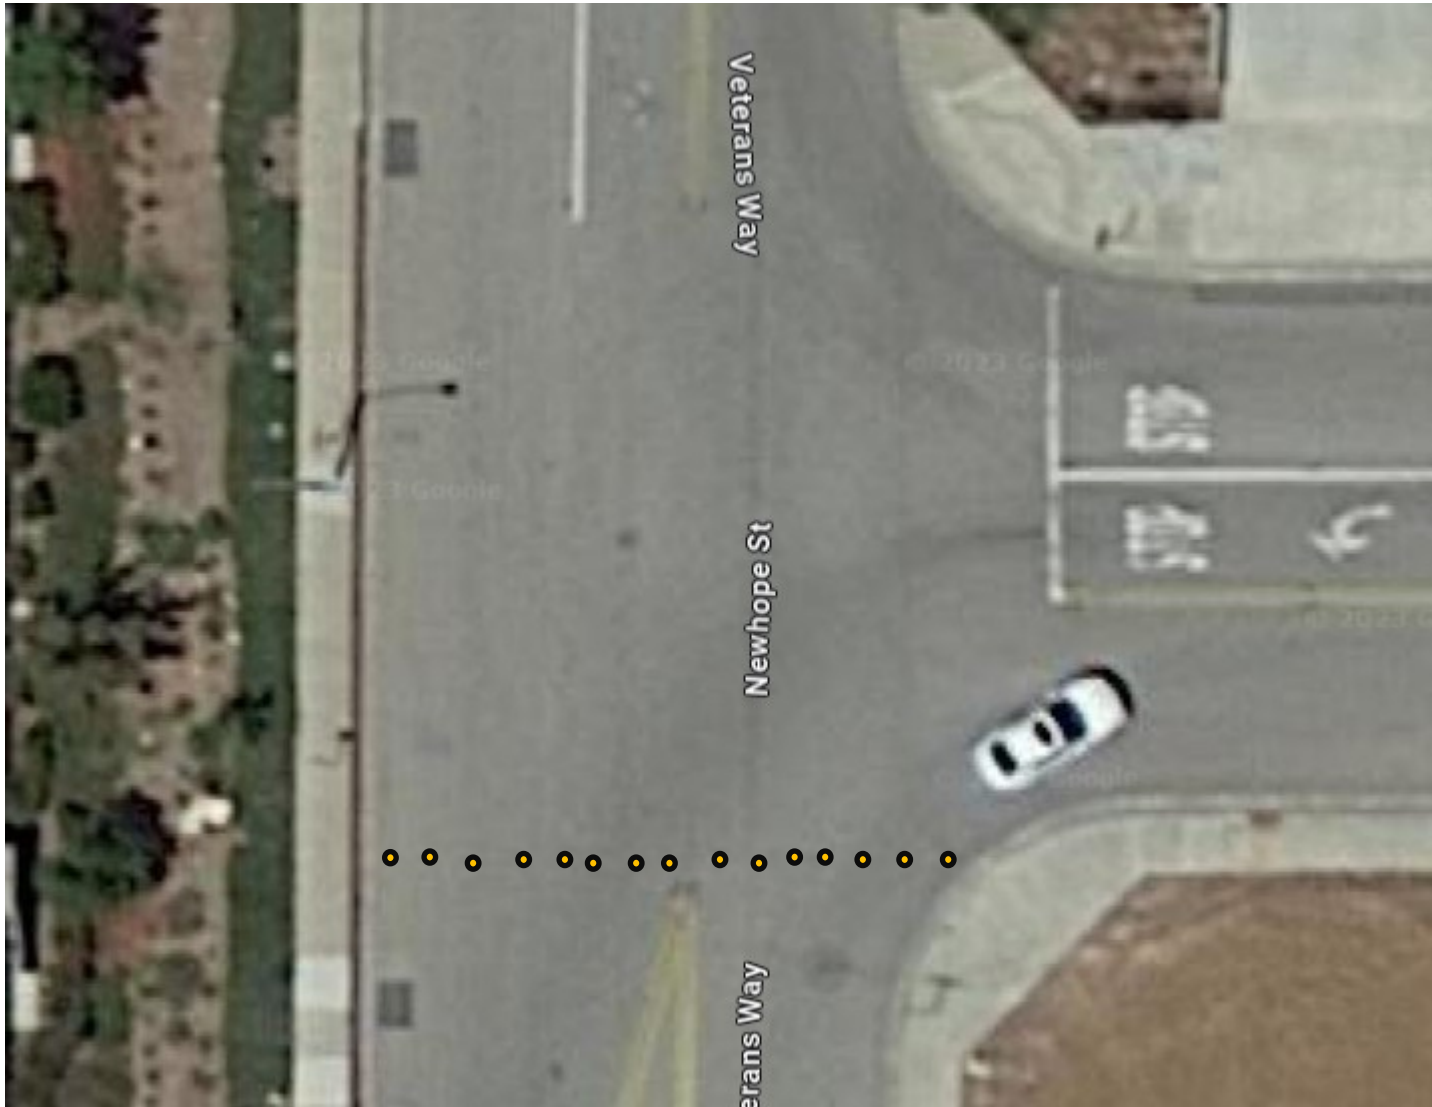

TCP #2 - ALESSANDRO & GRAHAM

- 0630 hours, No traffic southbound on Graham Street from Alessandro Boulevard.
- Lights at the intersection will be switched to flash.

TCP #3 - BRODIAEA & GRAHAM

- 0630 hours, no traffic allowed eastbound or westbound on Brodiaea Avenue from Frederick Street to Graham Street.
- Lights at the intersection will be switched to flash.

TCP #4 RESOURCE & FREDERICK

- 0630 hours, no northbound traffic allowed on Frederick Street, north of Resource Way.

TCP #5 CALLE SAN JUAN DE LOS & CORPORATE

- 0630 hours, no traffic allowed eastbound or westbound on Calle San Juan De Los Lagos from Corporate.
- Deputy manning this intersection will move cones and stop run/walkers to allow sheriff personnel ingress and egress to the station.

2025 Color Fun Run

TCP #6 CALLE SAN JUAN DE LOS & VETERANS

- 0630 hours, no traffic southbound or northbound at intersection.

TCP #7 - VETERANS & NEWHOPE

- 0630 hours, No eastbound traffic pass the intersection.

TCP #8 - ALESSANDRO & VETERANS

- 0630 hours, no traffic allowed southbound or northbound on Veterans Way at the intersection.

Ingress and egress MVSS