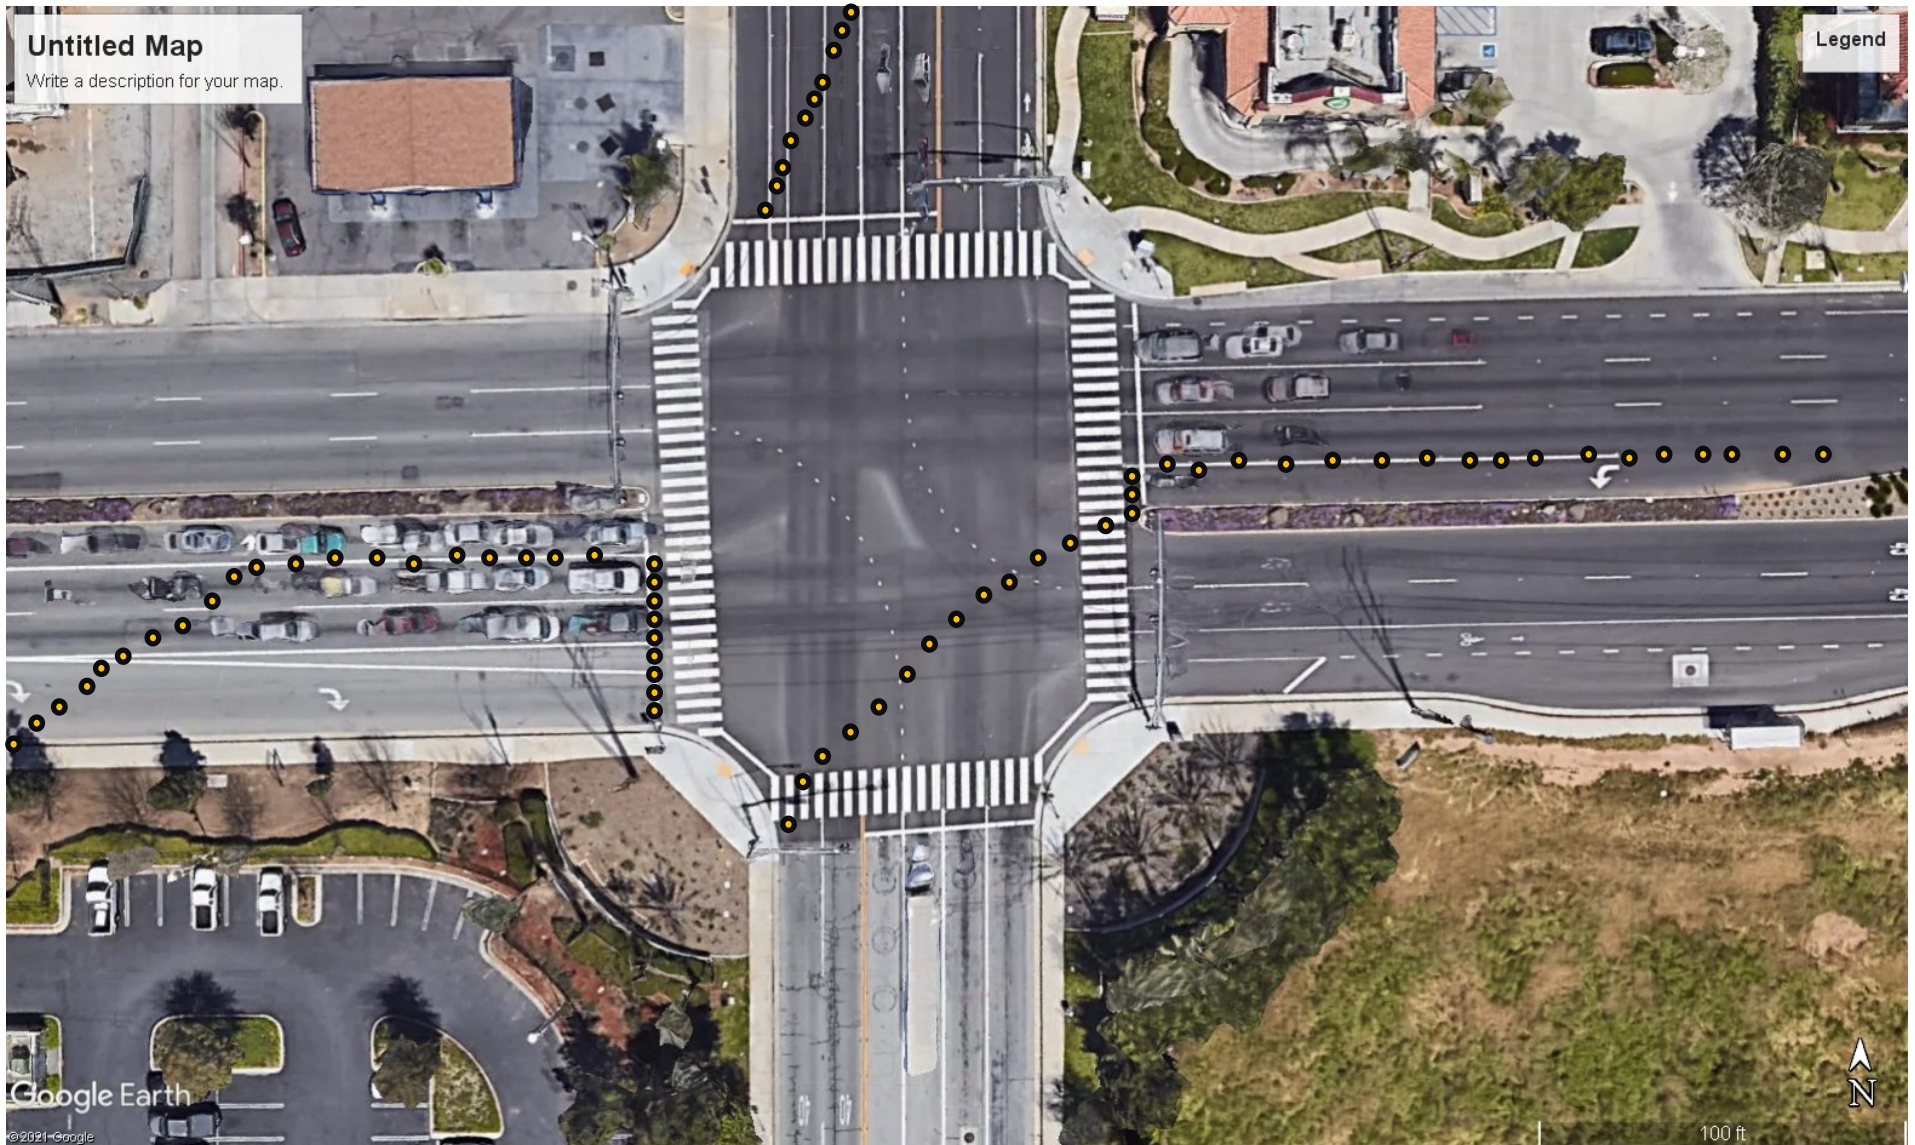

TCP #1 - ALESSANDRO & FREDERICK

- 0630 hours, no traffic allowed eastbound on Alessandro Boulevard from Frederick Street and no traffic allowed southbound on Frederick Street from Alessandro Boulevard.
- Lights at the intersection will be switched to flash.

TCP #2 - ALESSANDRO & GRAHAM

- 0630 hours, No traffic southbound on Graham Street from Alessandro Boulevard.
- Lights at the intersection will be switched to flash.

TCP #3 - BRODIAEA & GRAHAM

- 0630 hours, no traffic allowed eastbound or westbound on Brodiaea Avenue from Frederick Street to Graham Street.
- Lights at the intersection will be switched to flash.

TCP #4 RESOURCE & FREDERICK

- 0630 hours, no northbound traffic allowed on Frederick Street, north of Resource Way.

TCP #5 CALLE SAN JUAN DE LOS & CORPORATE

- 0630 hours, no traffic allowed eastbound or westbound on Calle San Juan De Los Lagos from Corporate.
- Deputy manning this intersection will move cones and stop run/walkers to allow sheriff personnel ingress and egress to the station.

2025 Color Fun Run

TCP #6 CALLE SAN JUAN DE LOS & VETERANS

- 0630 hours, no traffic southbound or northbound at intersection.

TCP #7 - VETERANS & NEWHOPE

- 0630 hours, No eastbound traffic pass the intersection.