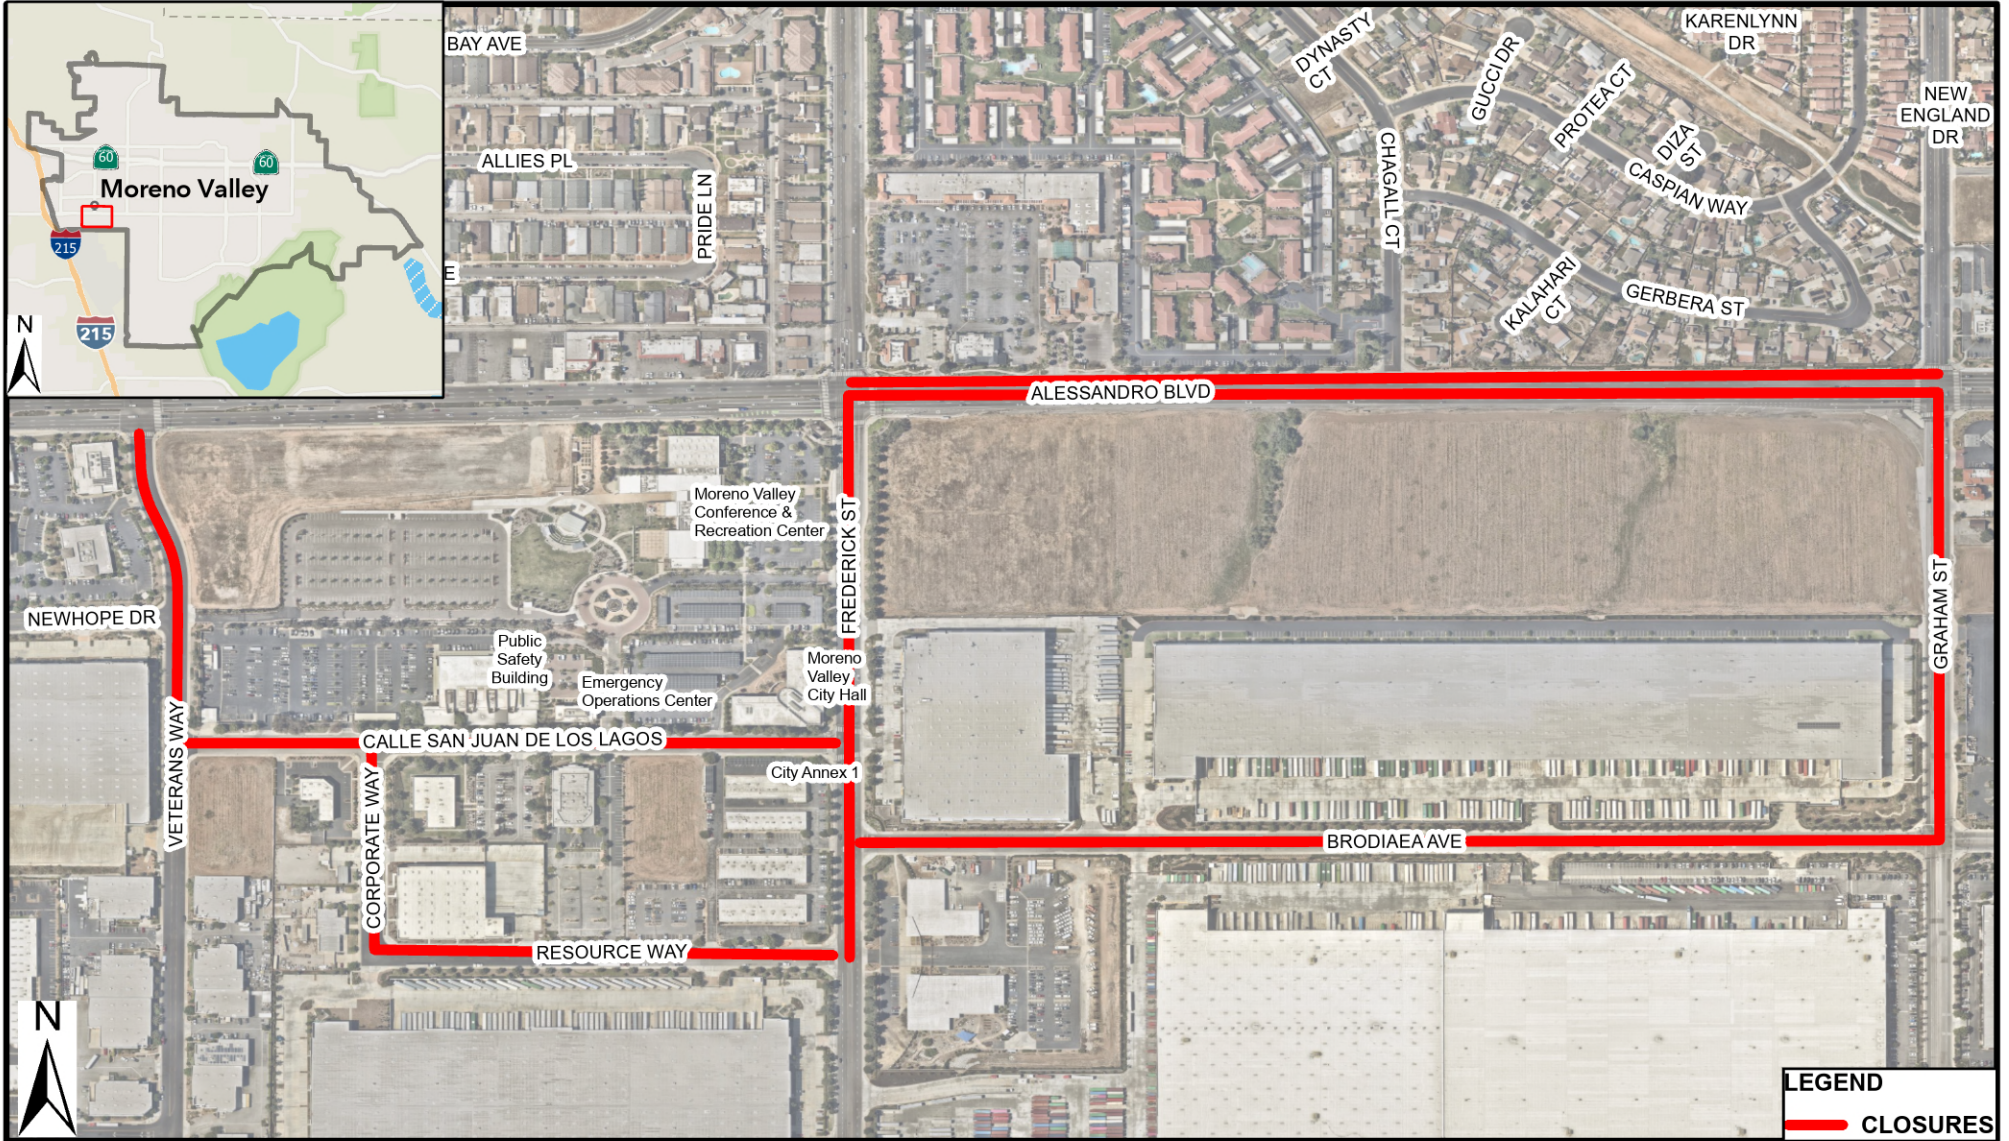

MORENO VALLEY POLICE DEPARTMENT EVENT STREET CLOSURES LOCATION MAP

2025 Fun Color Run

DISCLAIMER: The information shown on this map was compiled from the City of Moreno Valley GIS and Riverside County GIS. The land base and facility information on this map is for display purposes only and should not be relied upon without independent verification as to its accuracy. Riverside County and City of Moreno Valley will not be held responsible for any claims, losses or damages resulting from the use of this map.