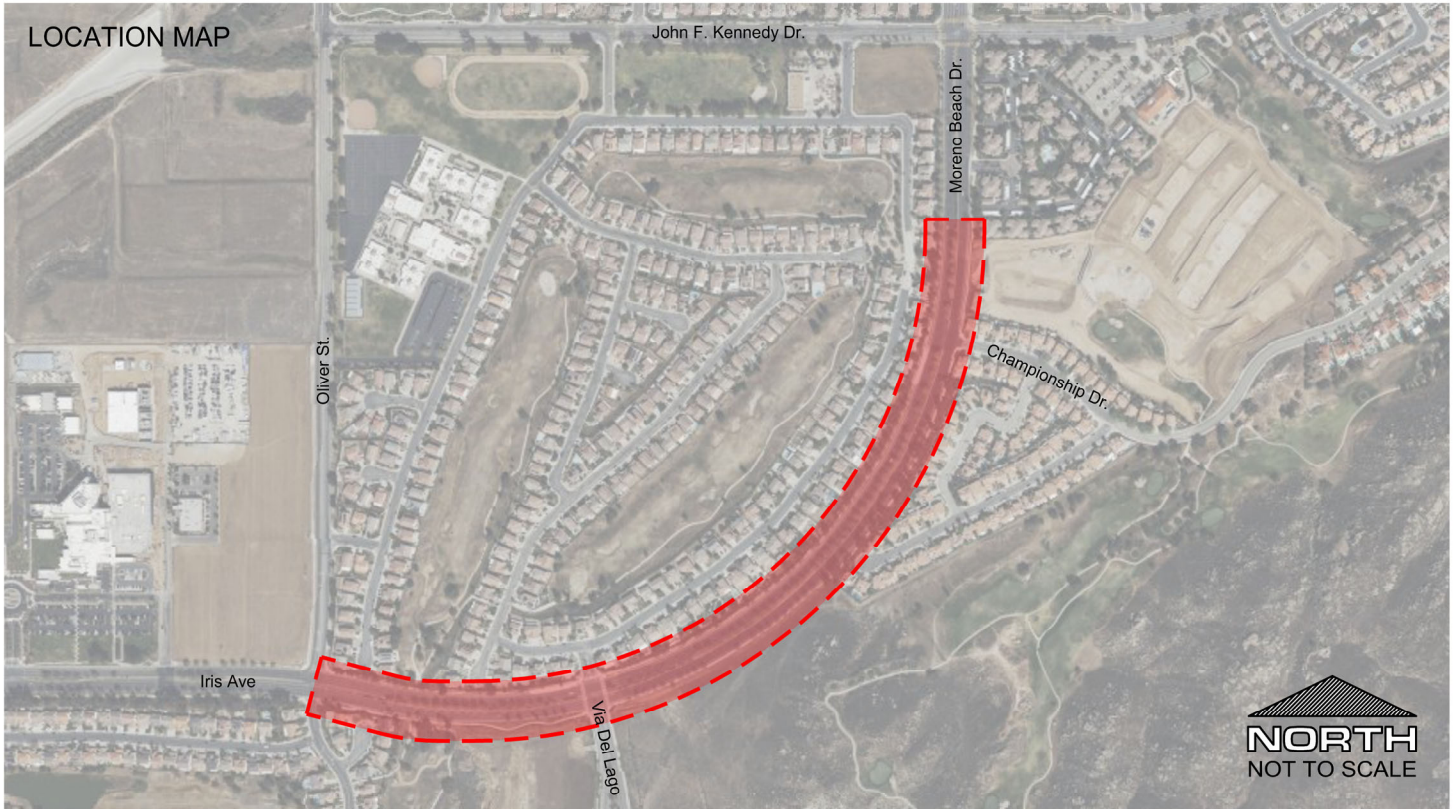

VICINITY MAP

LOCATION MAP

LOCATION MAP

Public Works Department
Electric Utility Division

Moreno Beach Dr. Line Extension from Oliver St.
to John F. Kennedy Dr.

ATTACHMENT "A"

PROJECT No. 805 0071