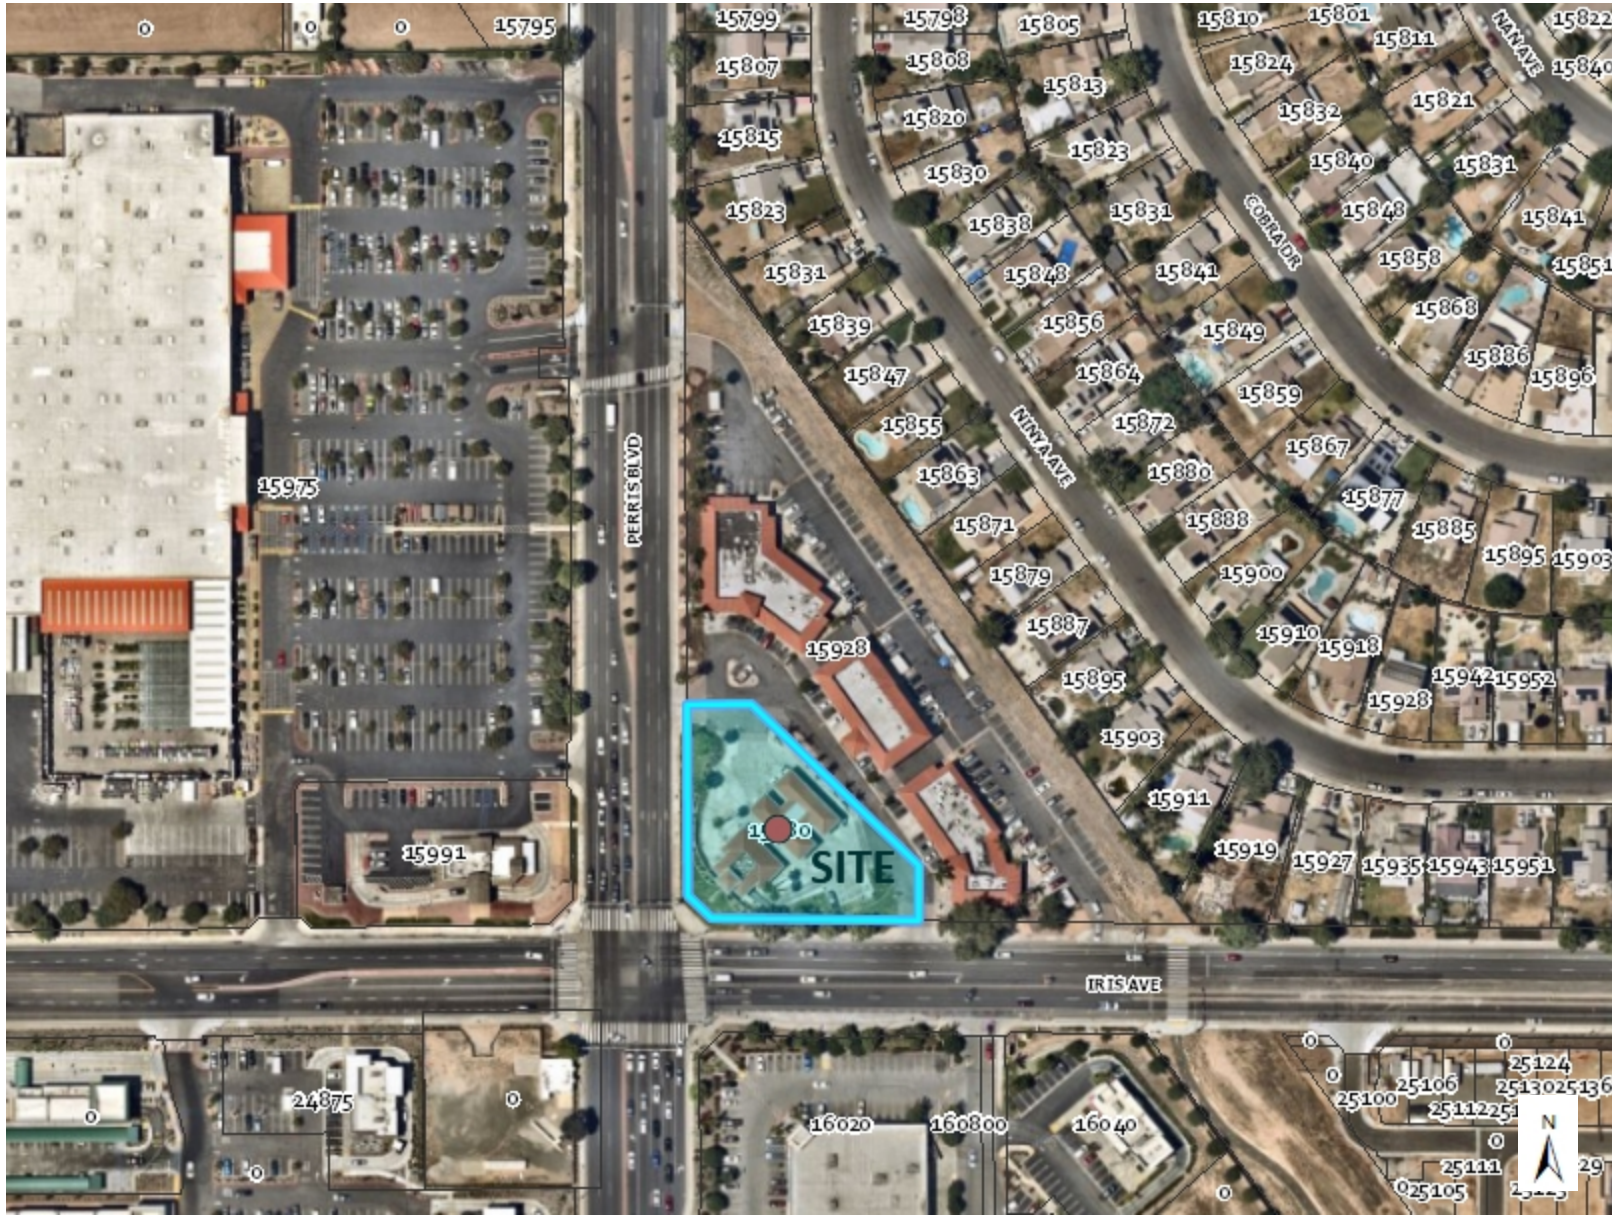

LOCATION MAP

15980 Perris Boulevard

Legend

- Public Facilities**
 - Public Facilities; Iris Plaza Branch L
 - ★ Fire Stations
- Road Labels**
- Parcels
- ⊞ City Boundary
- ⊞ Sphere of Influence

Image Source: Nearmap

Notes:

PEN24-0082
Jackson Foods Stores #214
APN: 486-211-021

372.8 0 186.38 372.8 Feet