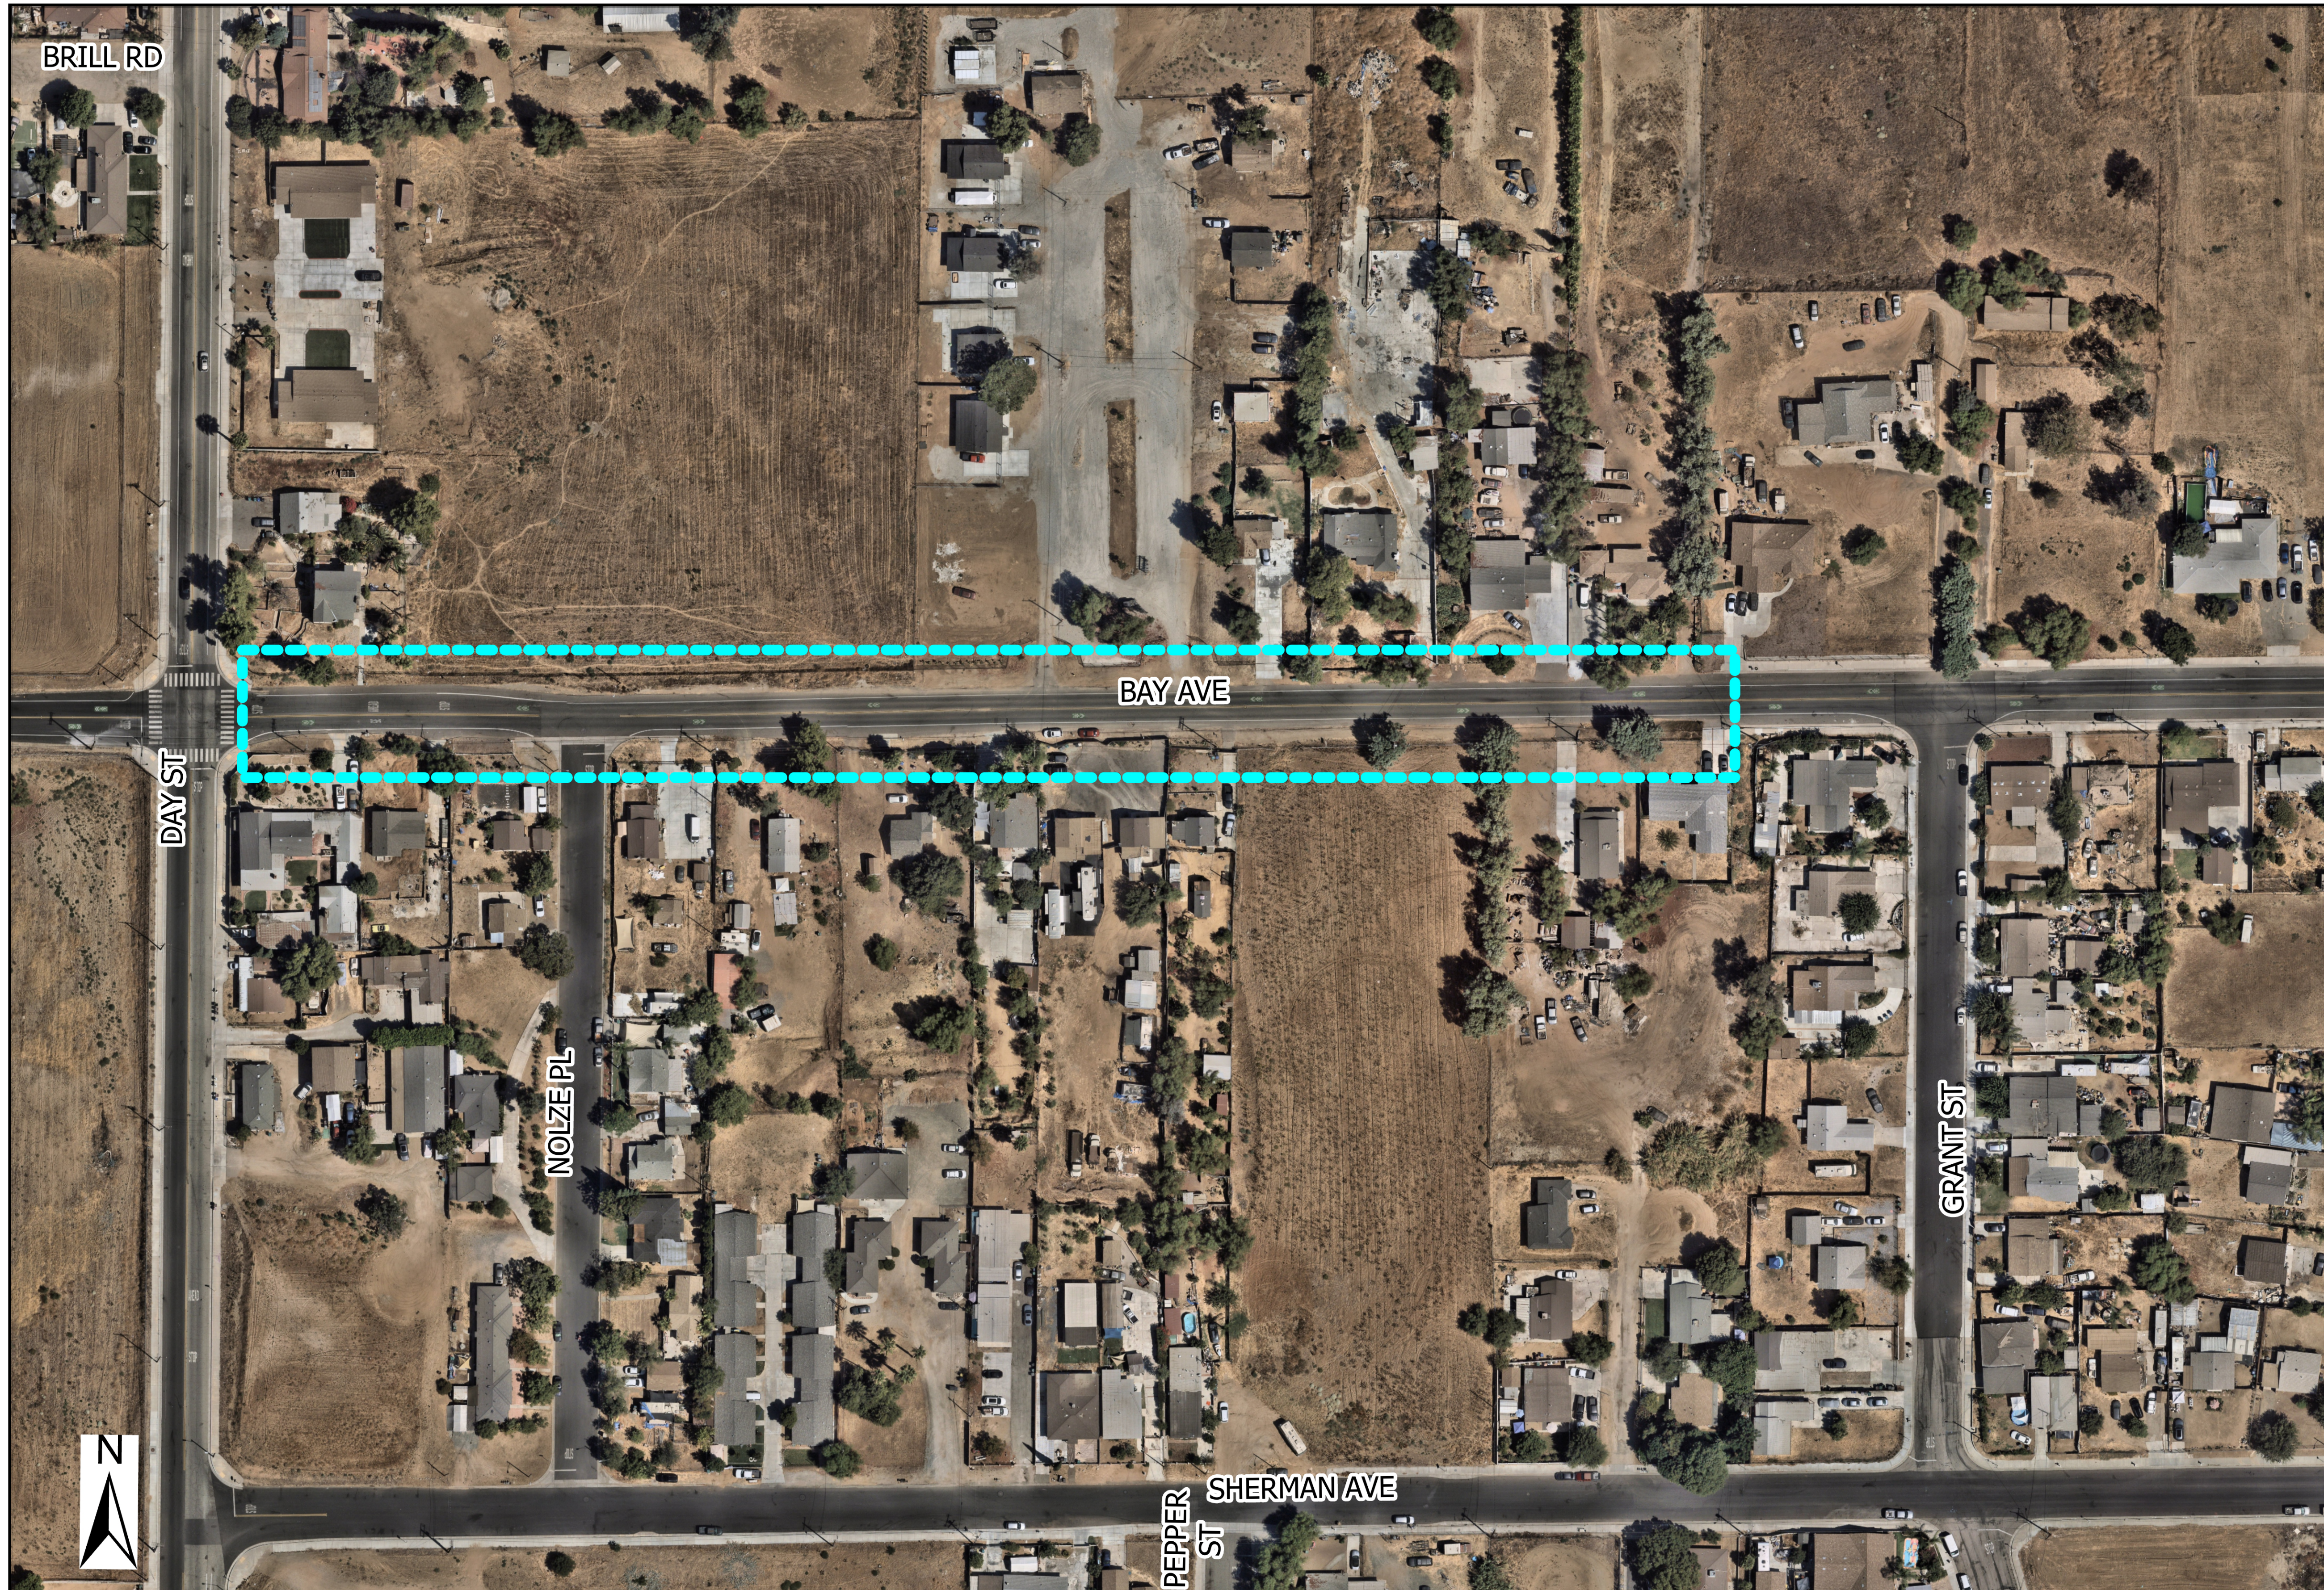

BAY AVENUE SIDEWALK IMPORVEMENTS (CDBG FY 24-25) PROJECT LOCATION MAP

DISCLAIMER: The information shown on this map was compiled from the City of Moreno Valley GIS and Riverside County GIS. The land base and facility information on this map is for display purposes only and should not be relied upon without independent verification as to its accuracy. Riverside County and City of Moreno Valley will not be held responsible for any claims, losses or damages resulting from the use of this map.

Vicinity Map

LISTS OF STREETS

NO.	STREET NAME	FROM	TO
1	BAY AVE	DAY ST	GRANT ST

Legend

PROJECT LIMITS

NOTES: