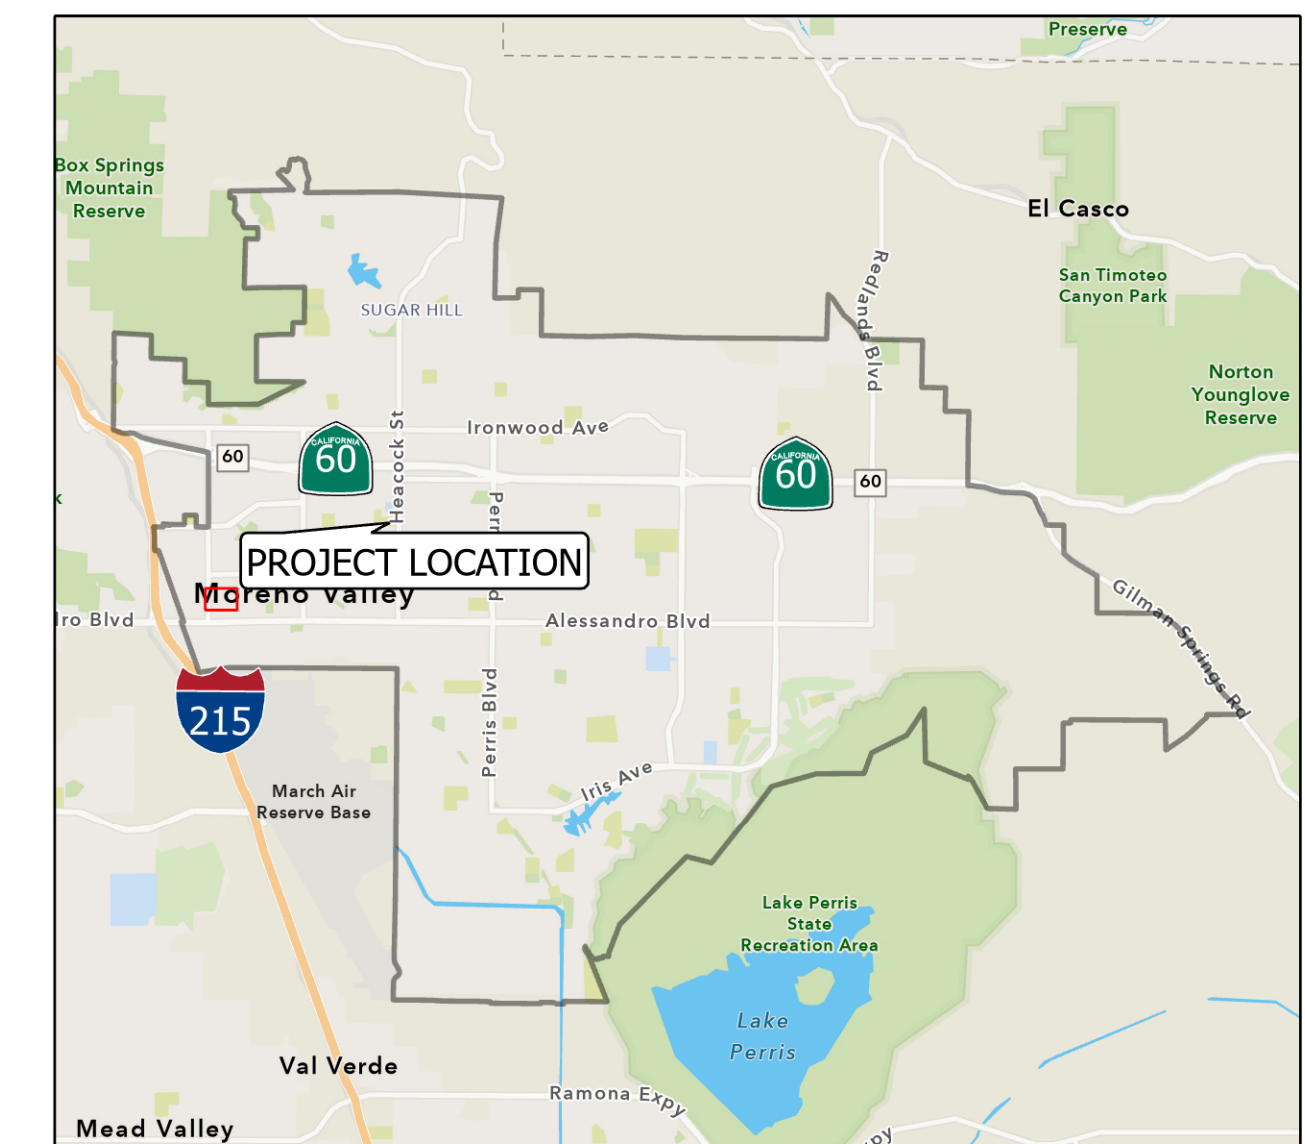

BAY AVENUE SIDEWALK IMPORVEMENTS (CDBG FY 24-25) PROJECT LOCATION MAP

DISCLAIMER: The information shown on this map was compiled from the City of Moreno Valley GIS and Riverside County GIS. The land base and facility information on this map is for display purposes only and should not be relied upon without independent verification as to its accuracy. Riverside County and City of Moreno Valley will not be held responsible for any claims, losses or damages resulting from the use of this map.

Vicinity Map

LISTS OF STREETS

NO.	STREET NAME	FROM	TO
1	BAY AVE	DAY ST	GRANT ST

Legend

PROJECT LIMITS

NOTES: