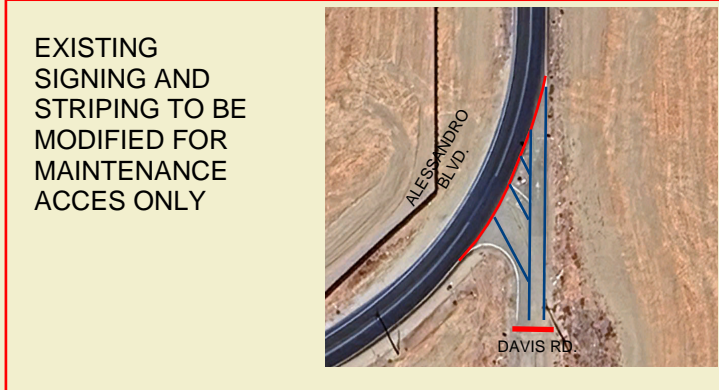

# DAVIS ROAD TEMPORARY STREET CLOSURE

- Legend**
- City Boundary
  - Sphere of Influence
  - NEW Pipe Gate

*DISCLAIMER: The information shown on this map was compiled from the City of Moreno Valley GIS and Riverside County GIS. The land base and facility information on this map is for display purposes only and should not be relied upon without independent verification as to its accuracy. Riverside County and City of Moreno Valley will not be held responsible for any claims, losses or damages resulting from the use of this map.*