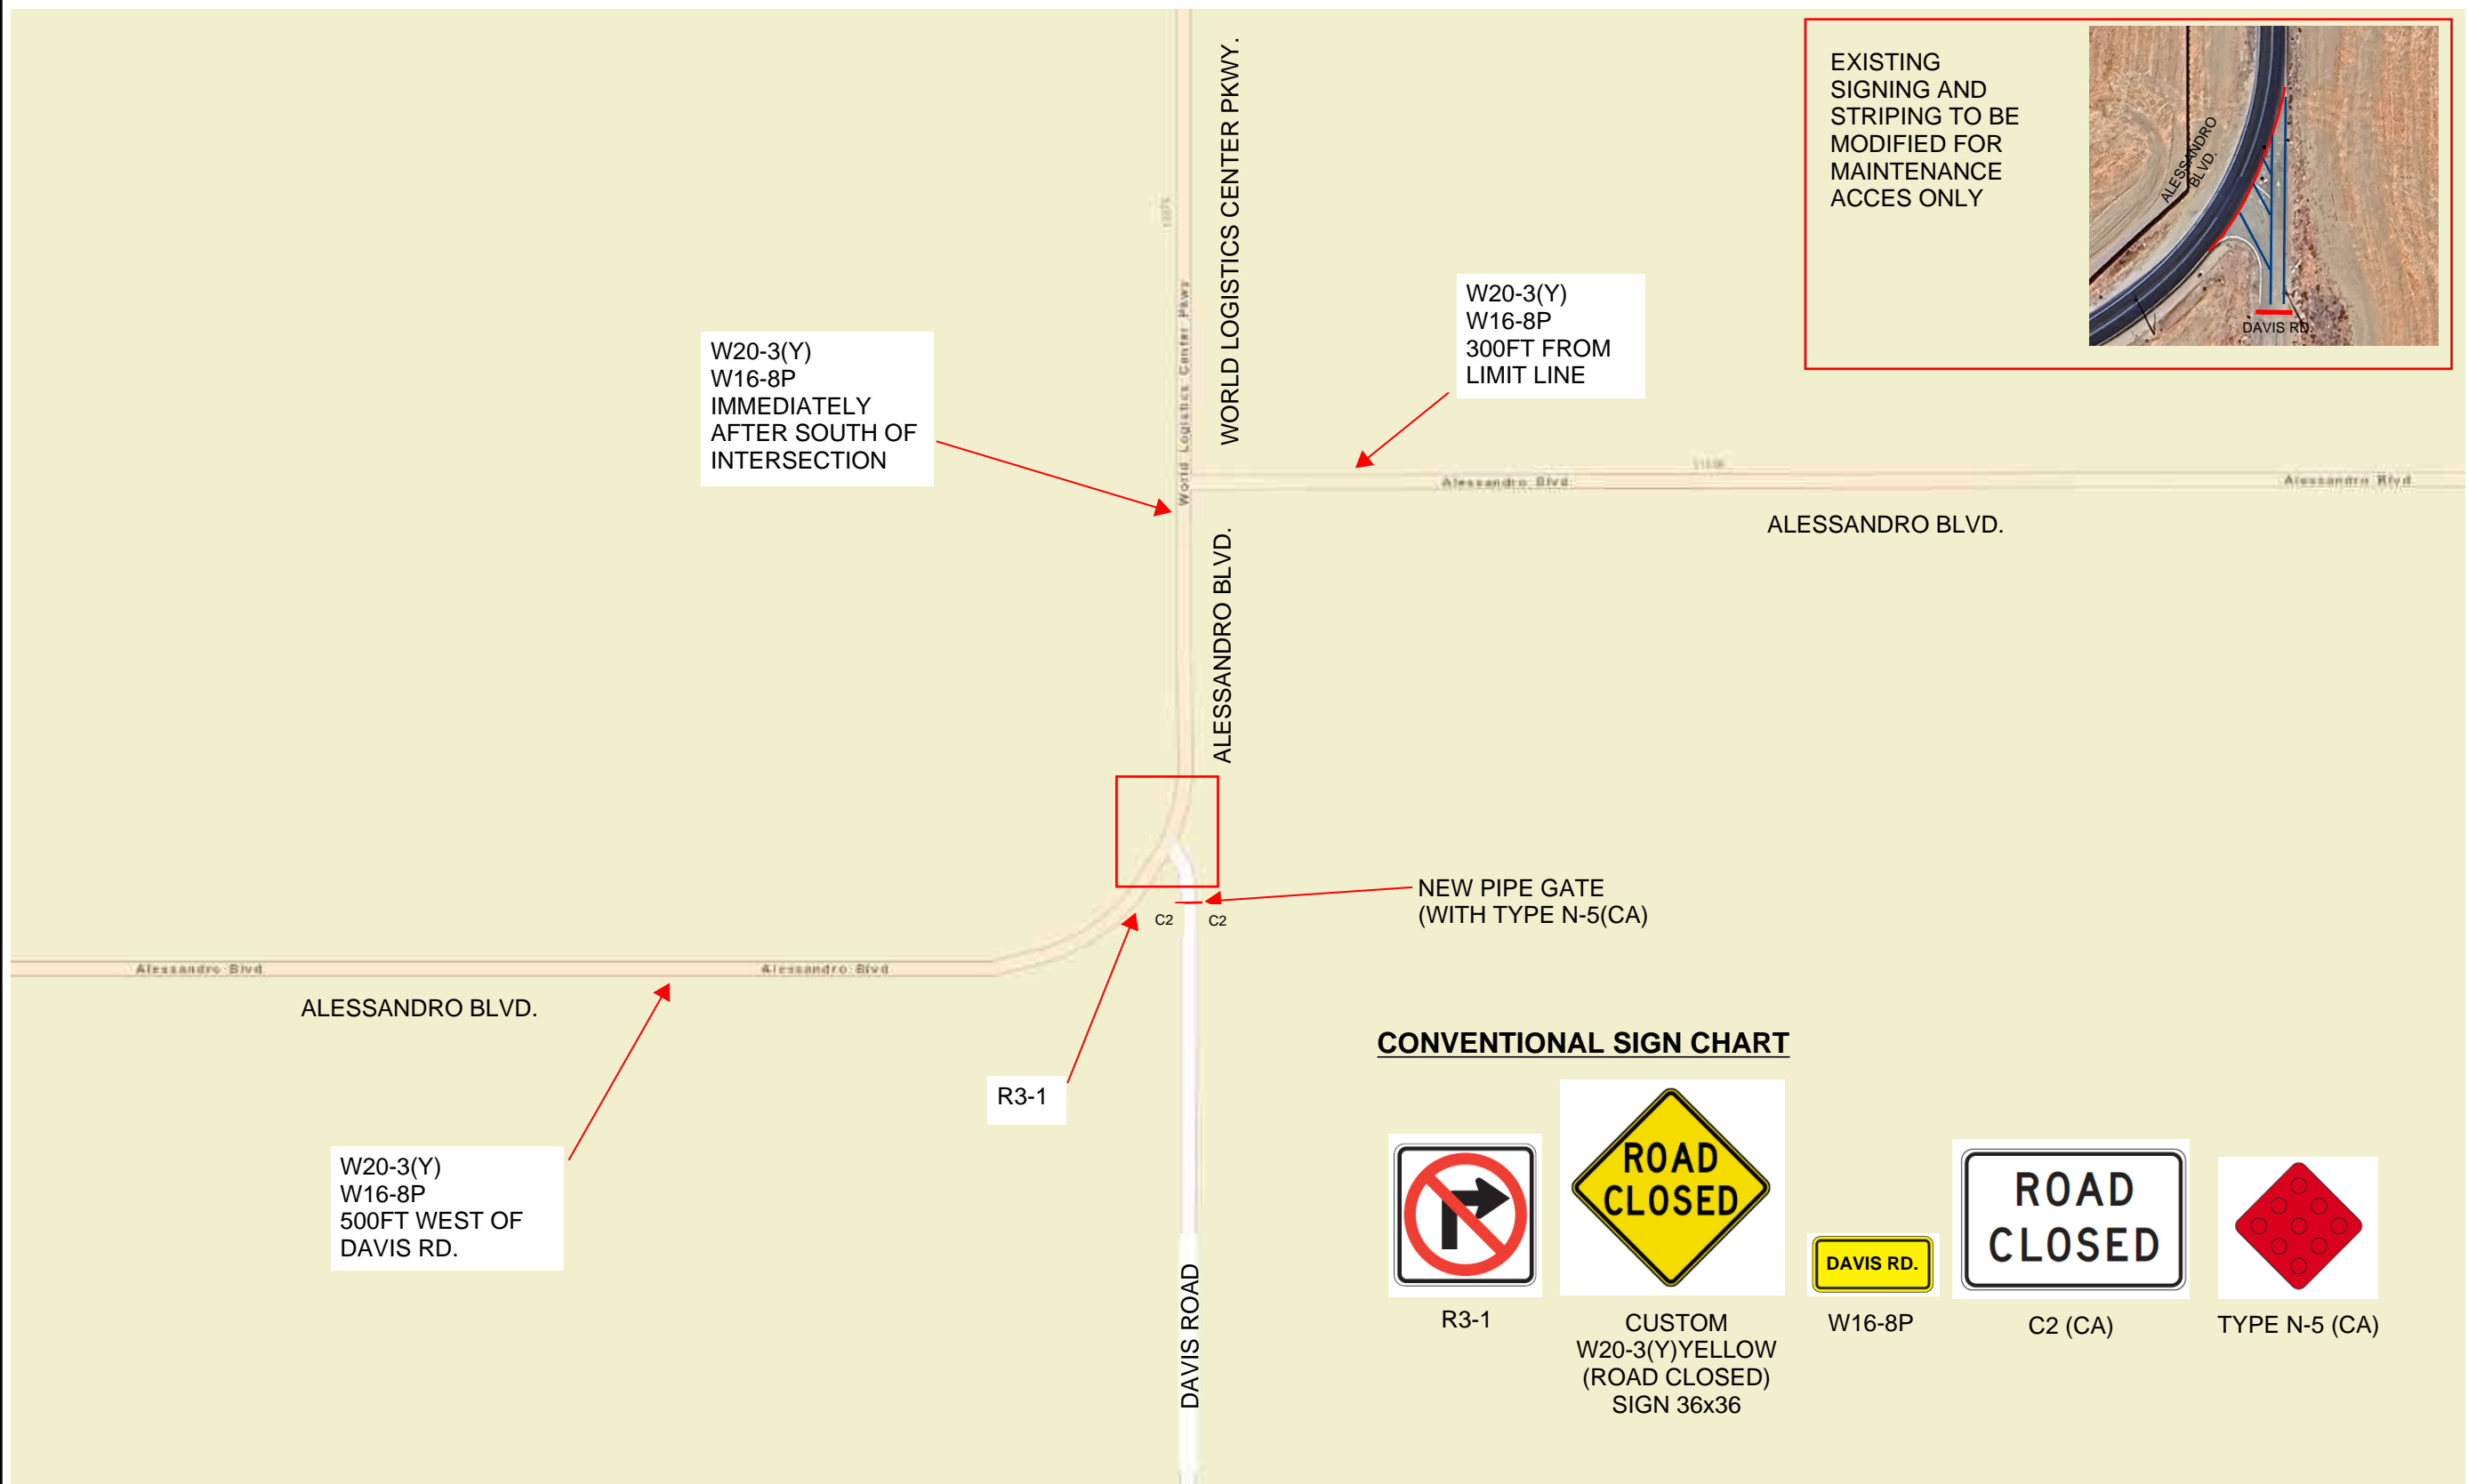

# DAVIS ROAD TEMPORARY STREET CLOSURE

- Legend**
- City Boundary
  - Sphere of Influence
  - NEW Pipe Gate

*DISCLAIMER: The information shown on this map was compiled from the City of Moreno Valley GIS and Riverside County GIS. The land base and facility information on this map is for display purposes only and should not be relied upon without independent verification as to its accuracy. Riverside County and City of Moreno Valley will not be held responsible for any claims, losses or damages resulting from the use of this map.*

**Notes**