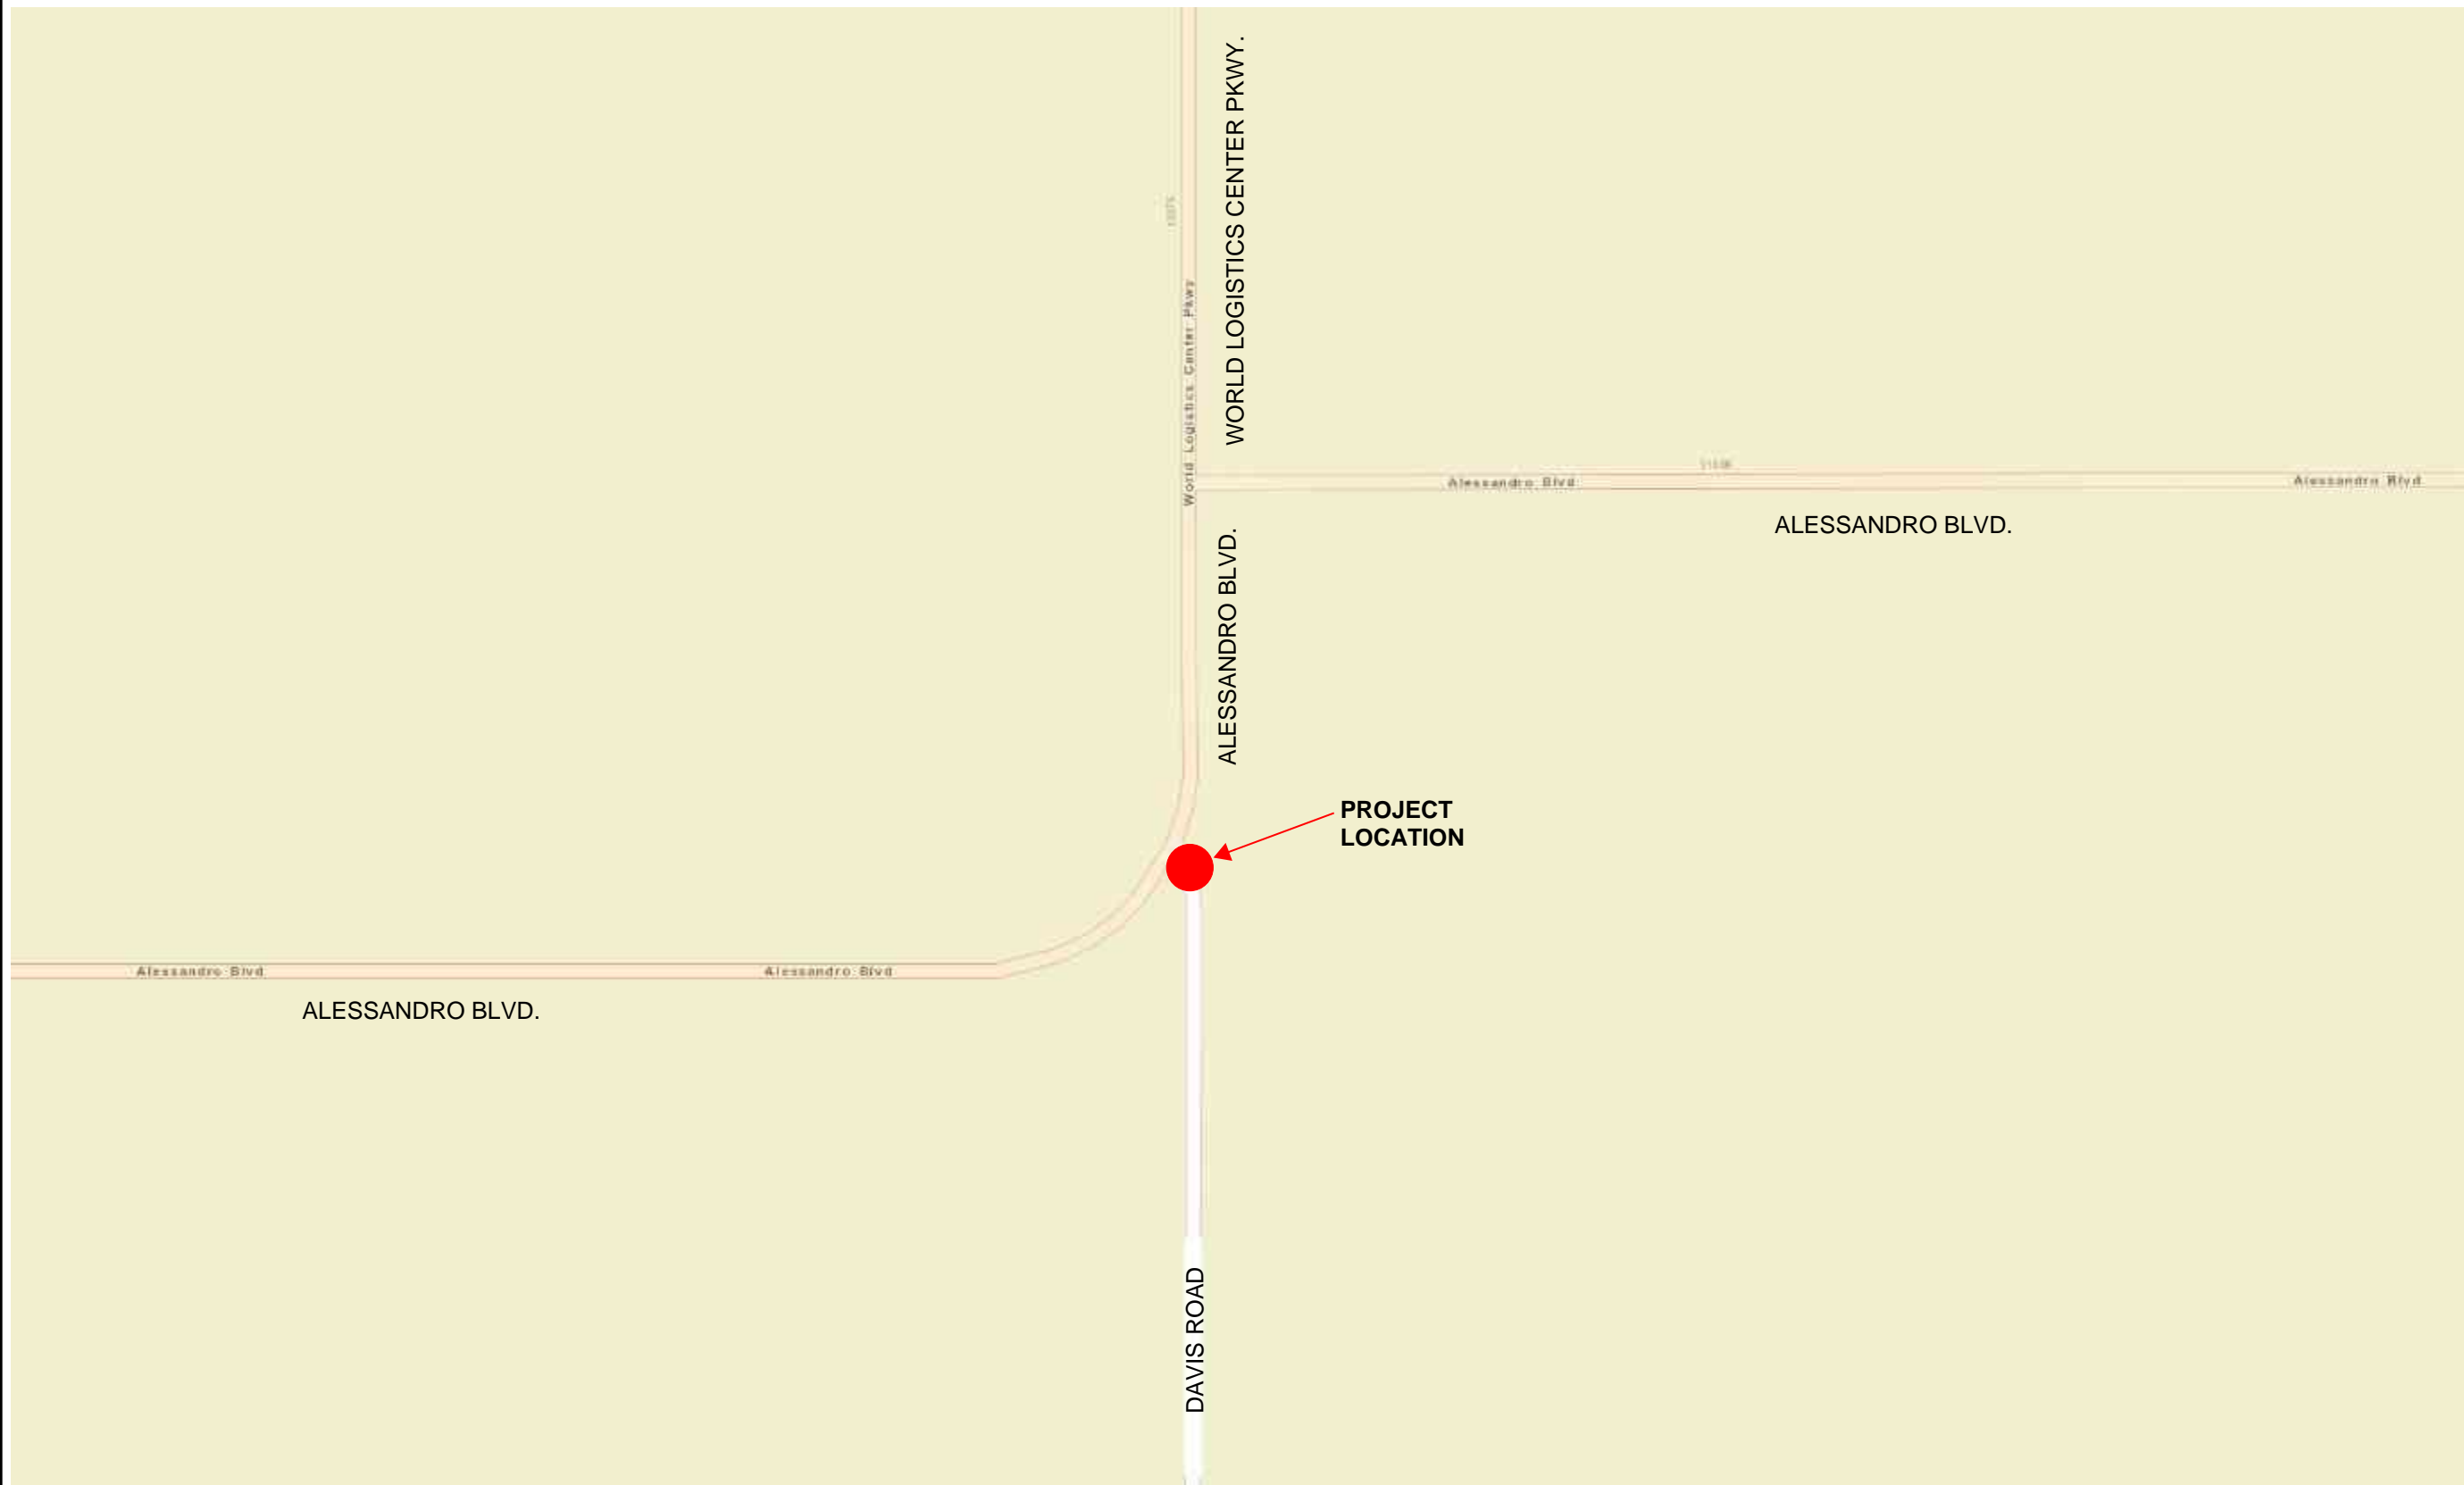

DAVIS ROAD - LOCATION MAP

- Legend**
- City Boundary
 - Sphere of Influence

DISCLAIMER: The information shown on this map was compiled from the City of Moreno Valley GIS and Riverside County GIS. The land base and facility information on this map is for display purposes only and should not be relied upon without independent verification as to its accuracy. Riverside County and City of Moreno Valley will not be held responsible for any claims, losses or damages resulting from the use of this map.