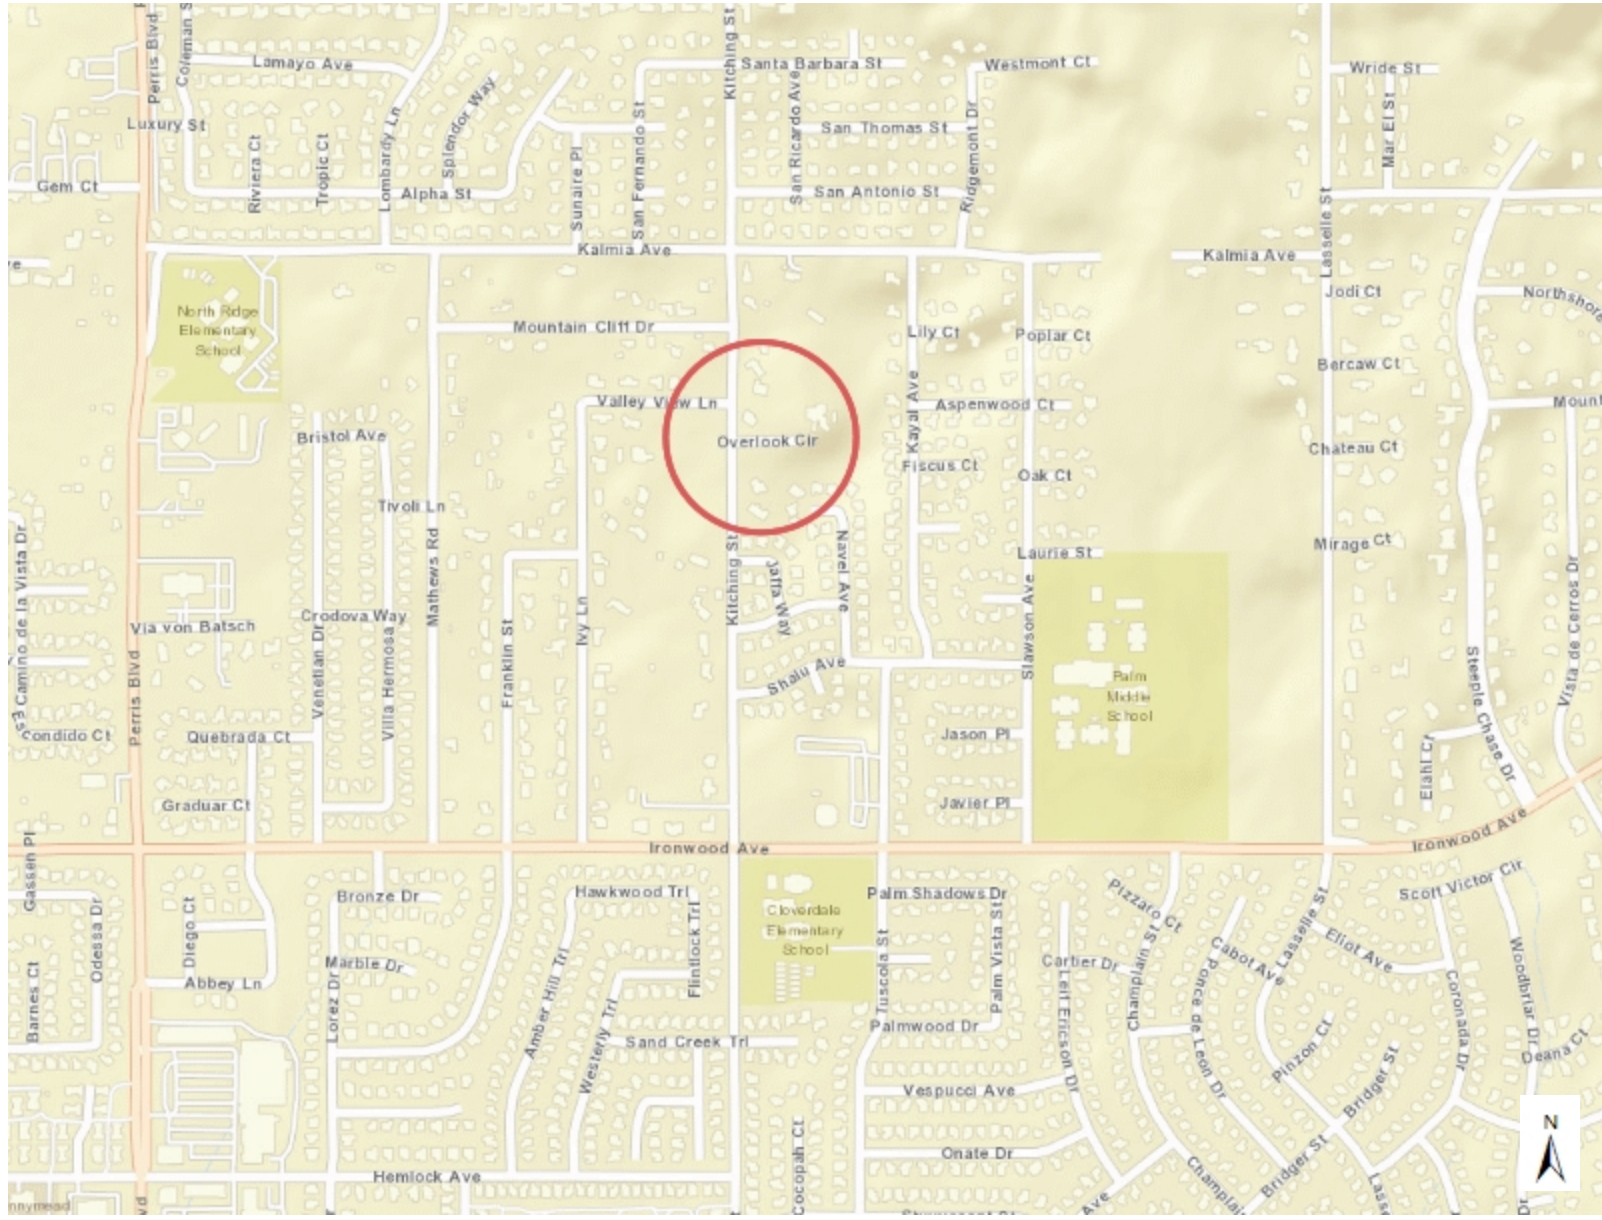

City of Moreno Valley Overlook Circle Vicinity Map

Legend

- City Boundary
- Sphere of Influence

Notes:

Overlook Circle is located within the red circle

1,728.1 0 864.04 1,728.1 Feet