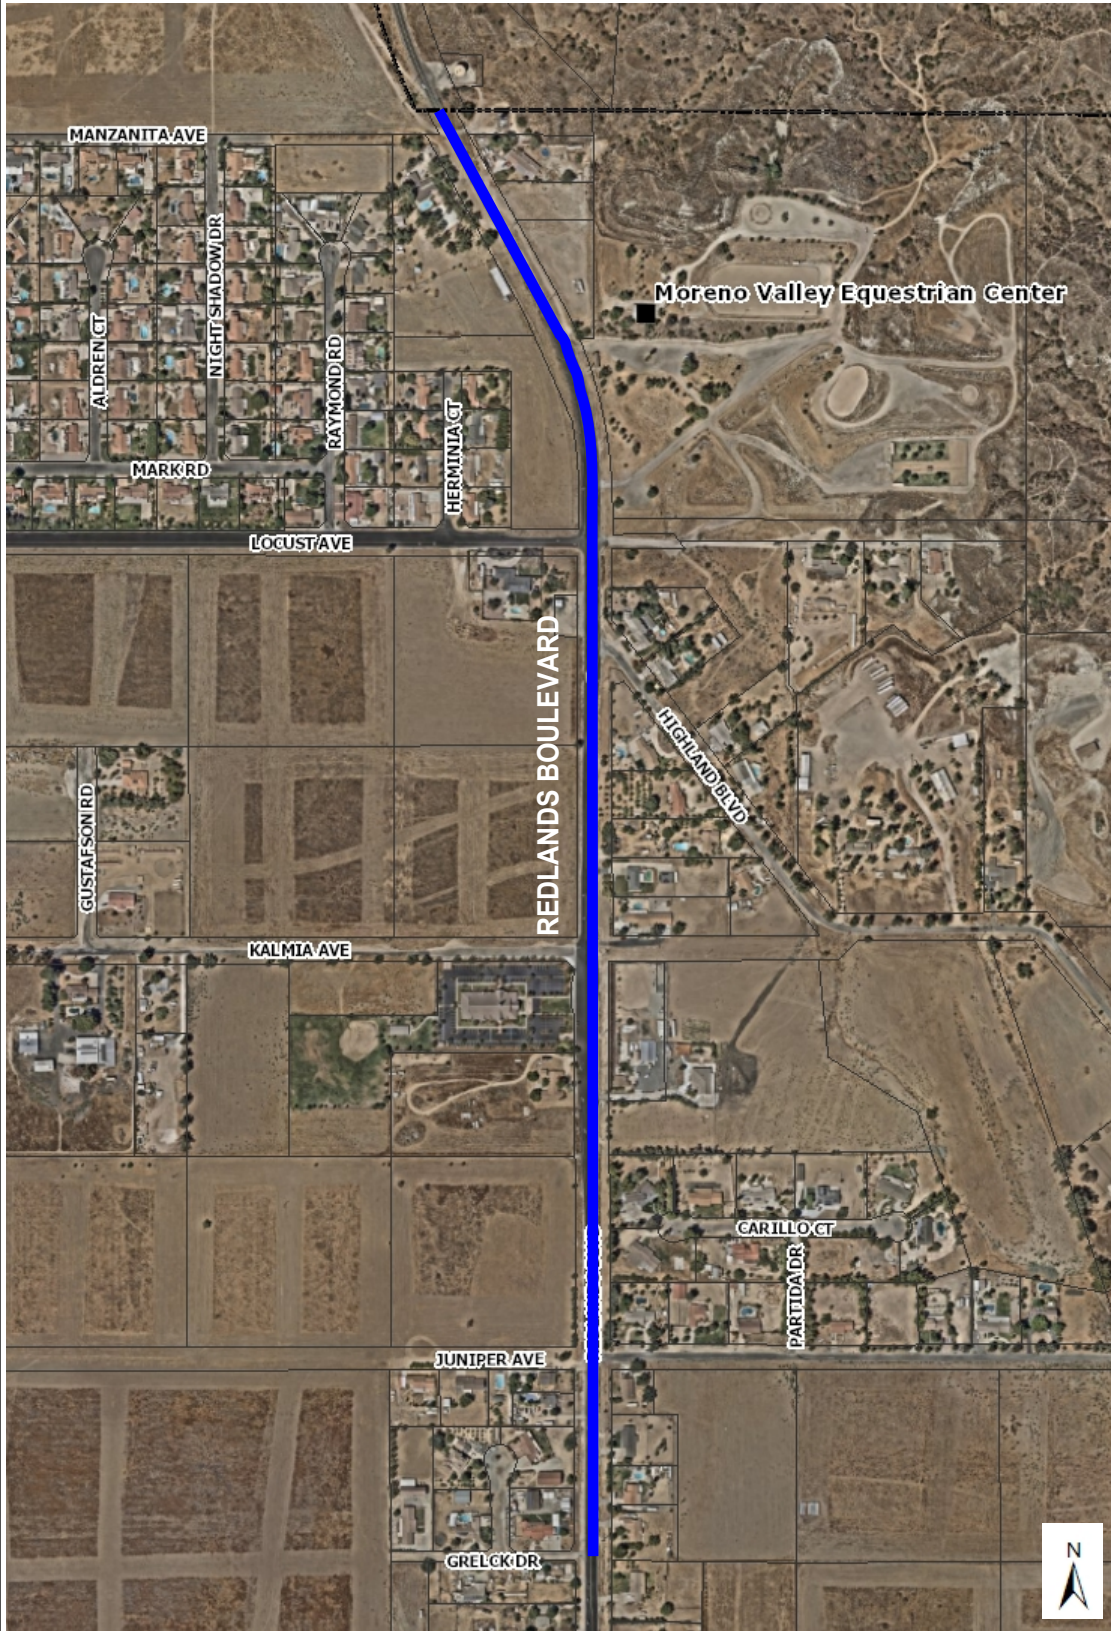

# PROJECT LOCATION MAP

## Redlands Boulevard Streetlight Improvements / Grelck Drive to North City Limits 801 0105

### Legend

#### Road Labels

- Parcels
- ▭ City Boundary
- ▨ Sphere of Influence

Image Source: Nearmap