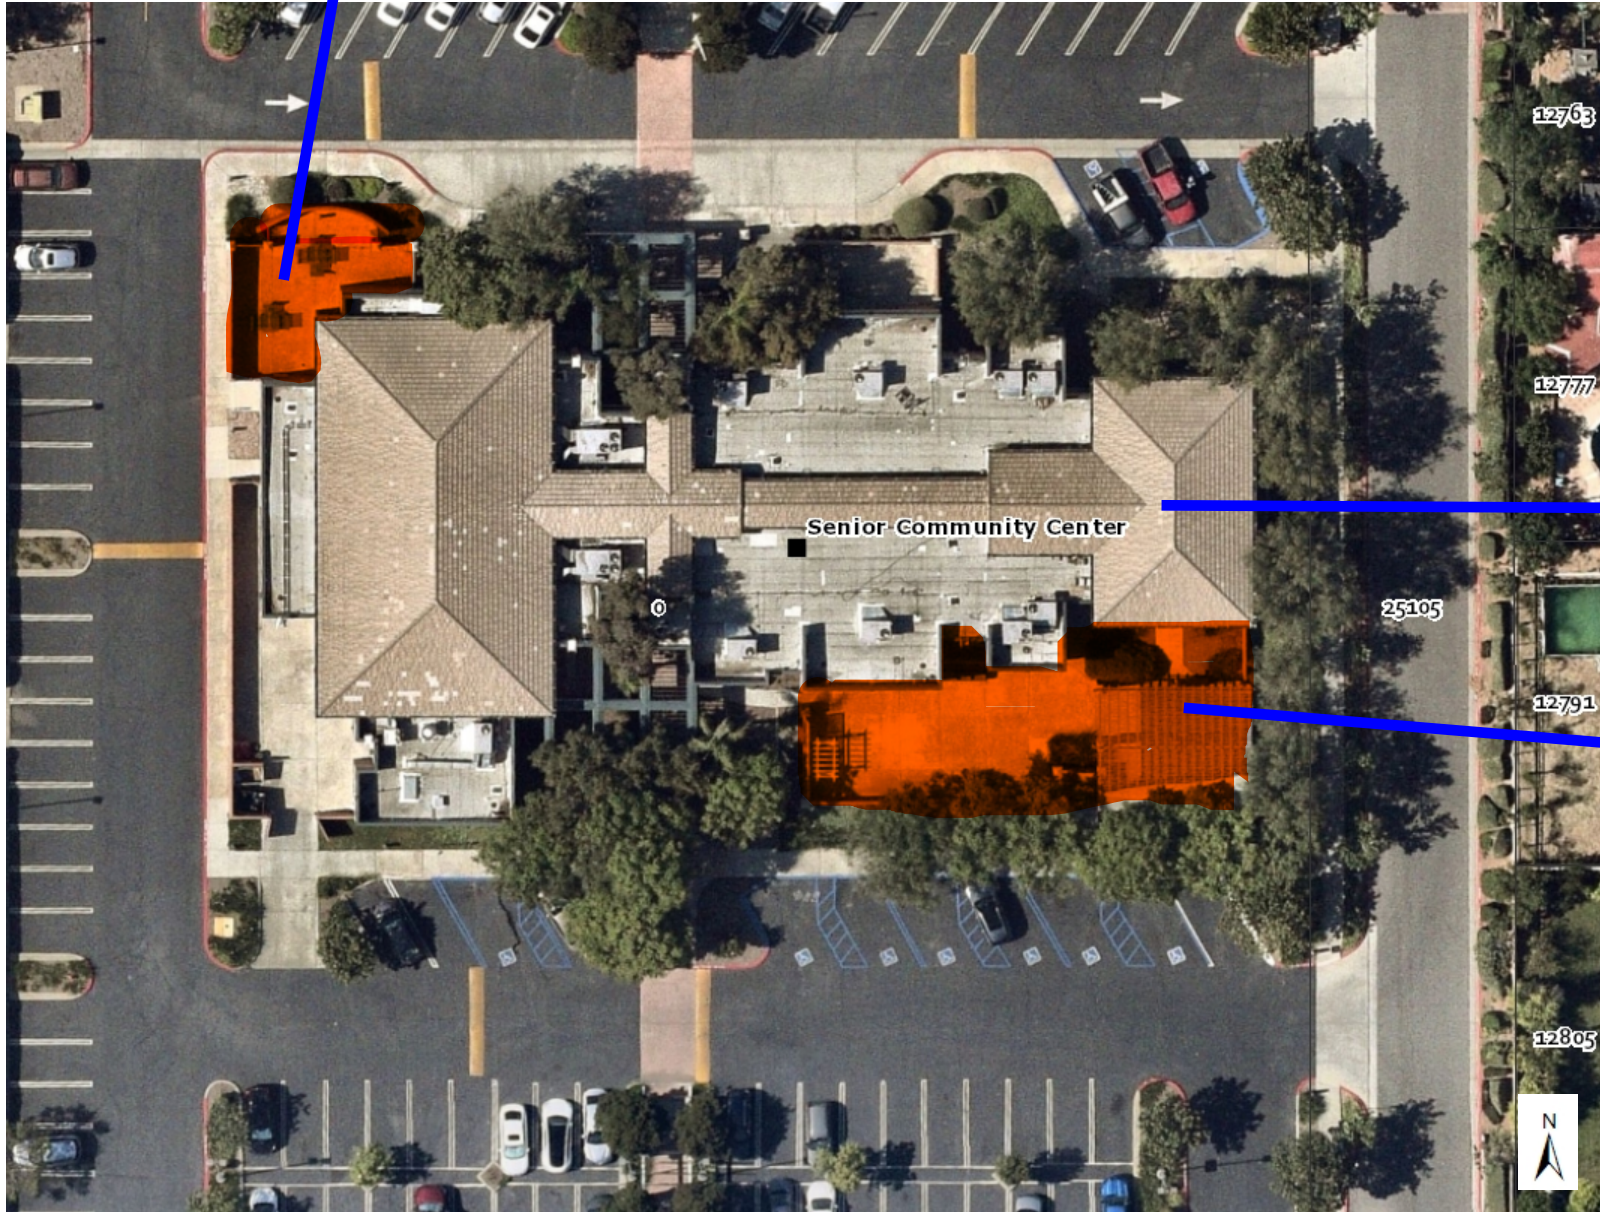

Moreno Valley Senior Center Expansion 25075 Fir Avenue

Legend

- Public Facilities
 - Public Facilities; Iris Plaza Branch L
 - ★ Fire Stations
- Road Labels
- Parcels
- ⬡ City Boundary
- ⊞ Sphere of Influence

Image Source: Nearmap

Notes:

315.5 0 157.74 315.5 Feet

WGS_1984_Web_Mercator_Auxiliary_Sphere

Print Date: 6/14/2024

DISCLAIMER: The information shown on this map was compiled from the City of Moreno Valley GIS and Riverside County GIS. The land base and facility information on this map is for display purposes only and should not be relied upon without independent verification as to its accuracy. Riverside County and City of Moreno Valley will not be held responsible for any claims, losses or damages resulting from the use of this map.

NEW PATIO COVER

Moreno Valley Senior Center Expansion 25075 Fir Avenue

Legend

- Public Facilities
 - Public Facilities; Iris Plaza Branch L
 - ★ Fire Stations
- Road Labels
- Parcels
- ⊞ City Boundary
- ⊞ Sphere of Influence

EXISTING BUILDING

BUILDING EXPANSION

Image Source: Nearmap

Notes:

83.3 0 41.64 83.3 Feet