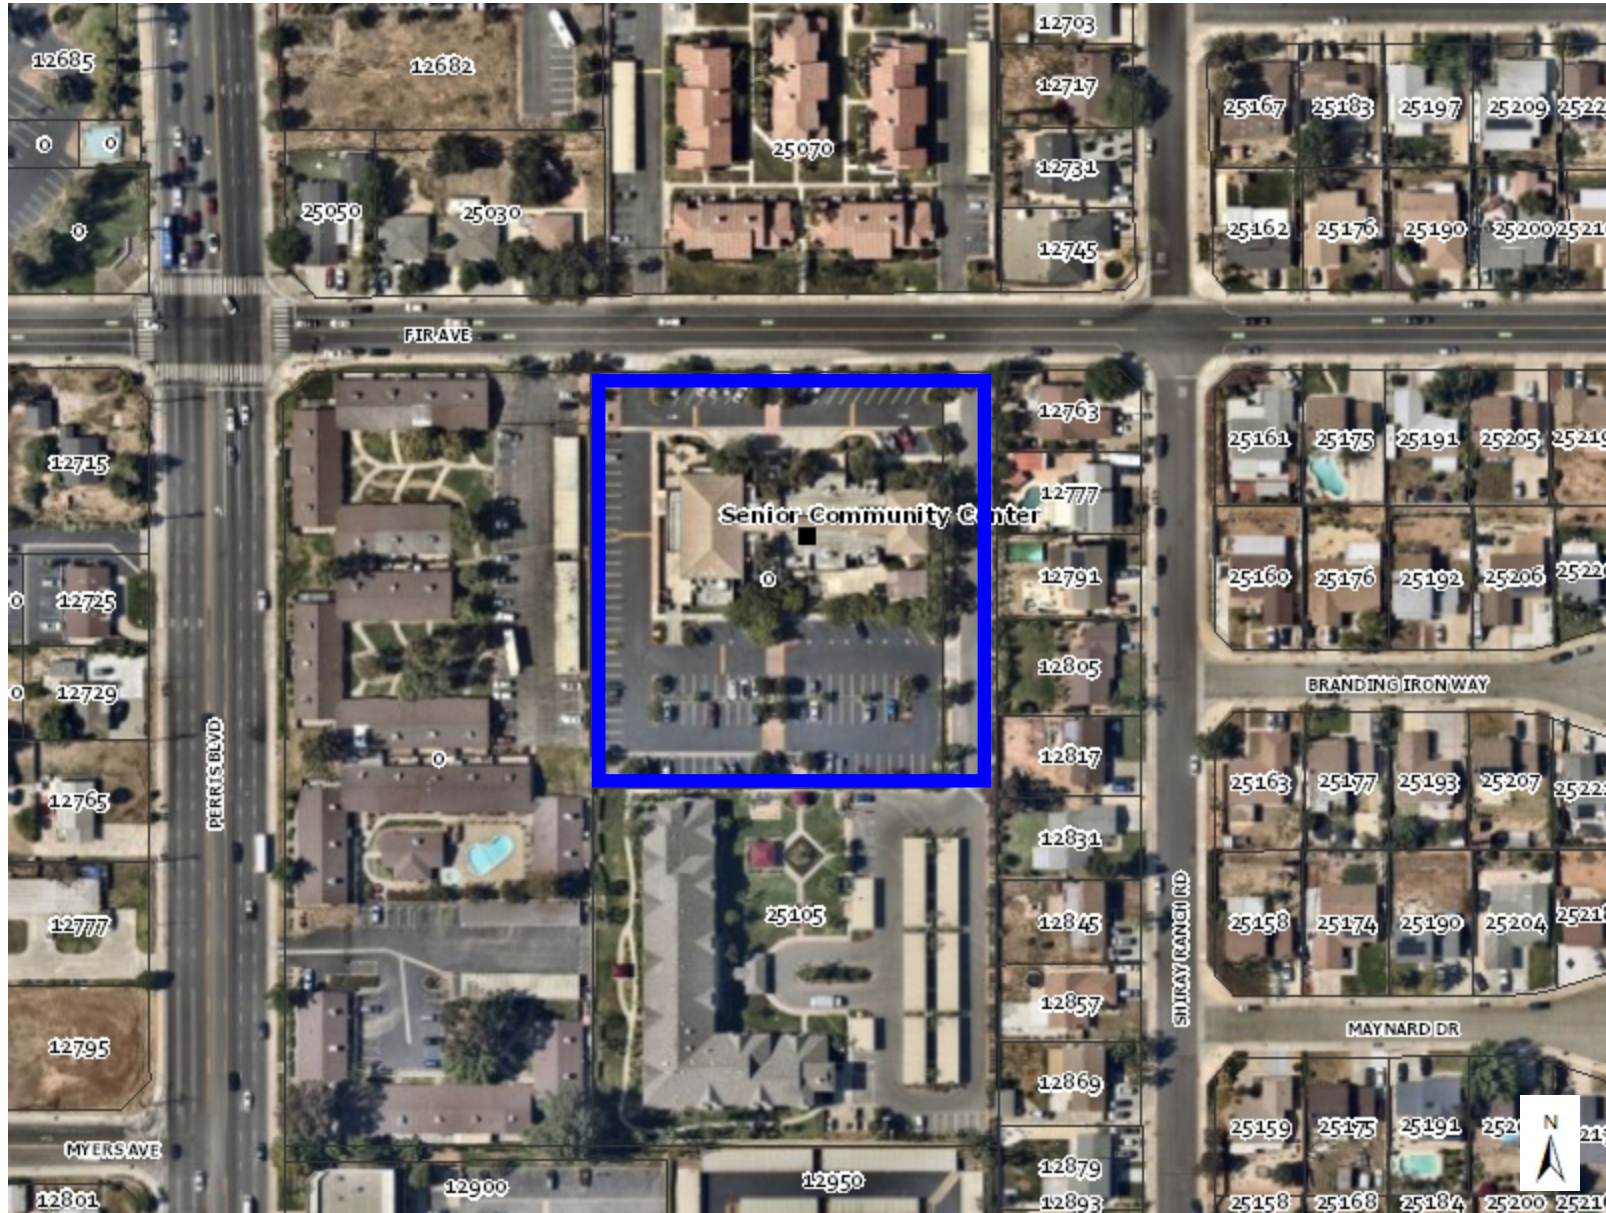

Moreno Valley Senior Center Expansion 25075 Fir Avenue

Legend

- Public Facilities
 - Public Facilities; Iris Plaza Branch L
 - ★ Fire Stations
- Road Labels
- Parcels
- ⬡ City Boundary
- ⊞ Sphere of Influence

Image Source: Nearmap

Notes:

315.5 0 157.74 315.5 Feet

WGS_1984_Web_Mercator_Auxiliary_Sphere

Print Date: 6/14/2024

DISCLAIMER: The information shown on this map was compiled from the City of Moreno Valley GIS and Riverside County GIS. The land base and facility information on this map is for display purposes only and should not be relied upon without independent verification as to its accuracy. Riverside County and City of Moreno Valley will not be held responsible for any claims, losses or damages resulting from the use of this map.

NEW PATIO COVER

Moreno Valley Senior Center Expansion 25075 Fir Avenue

Legend

- Public Facilities
 - Public Facilities; Iris Plaza Branch L
 - ★ Fire Stations
- Road Labels
- Parcels
- ⊞ City Boundary
- ⊞ Sphere of Influence

EXISTING BUILDING

BUILDING EXPANSION

Image Source: Nearmap

Notes:

83.3 0 41.64 83.3 Feet