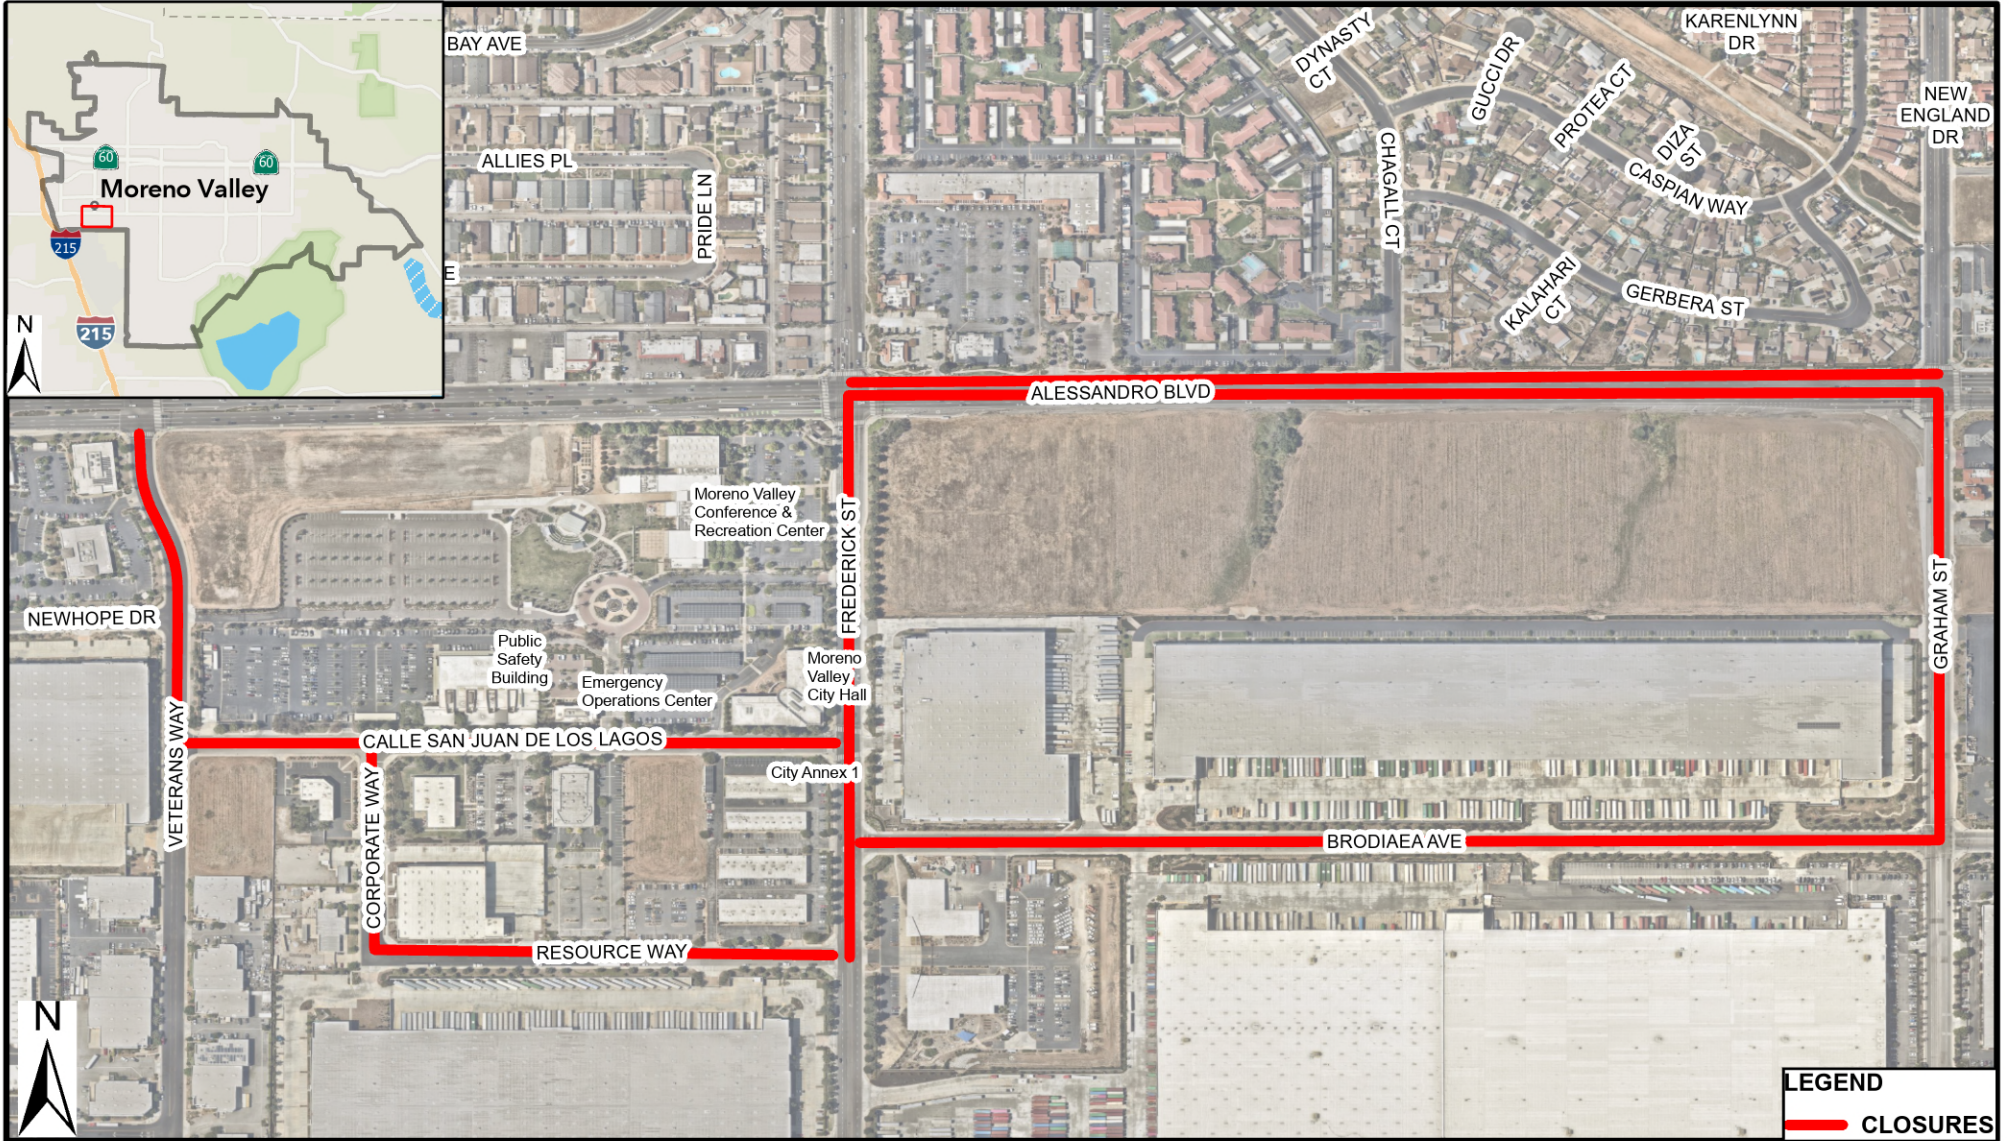

MORENO VALLEY POLICE DEPARTMENT EVENT STREET CLOSURES LOCATION MAP

DISCLAIMER: The information shown on this map was compiled from the City of Moreno Valley GIS and Riverside County GIS. The land base and facility information on this map is for display purposes only and should not be relied upon without independent verification as to its accuracy. Riverside County and City of Moreno Valley will not be held responsible for any claims, losses or damages resulting from the use of this map.