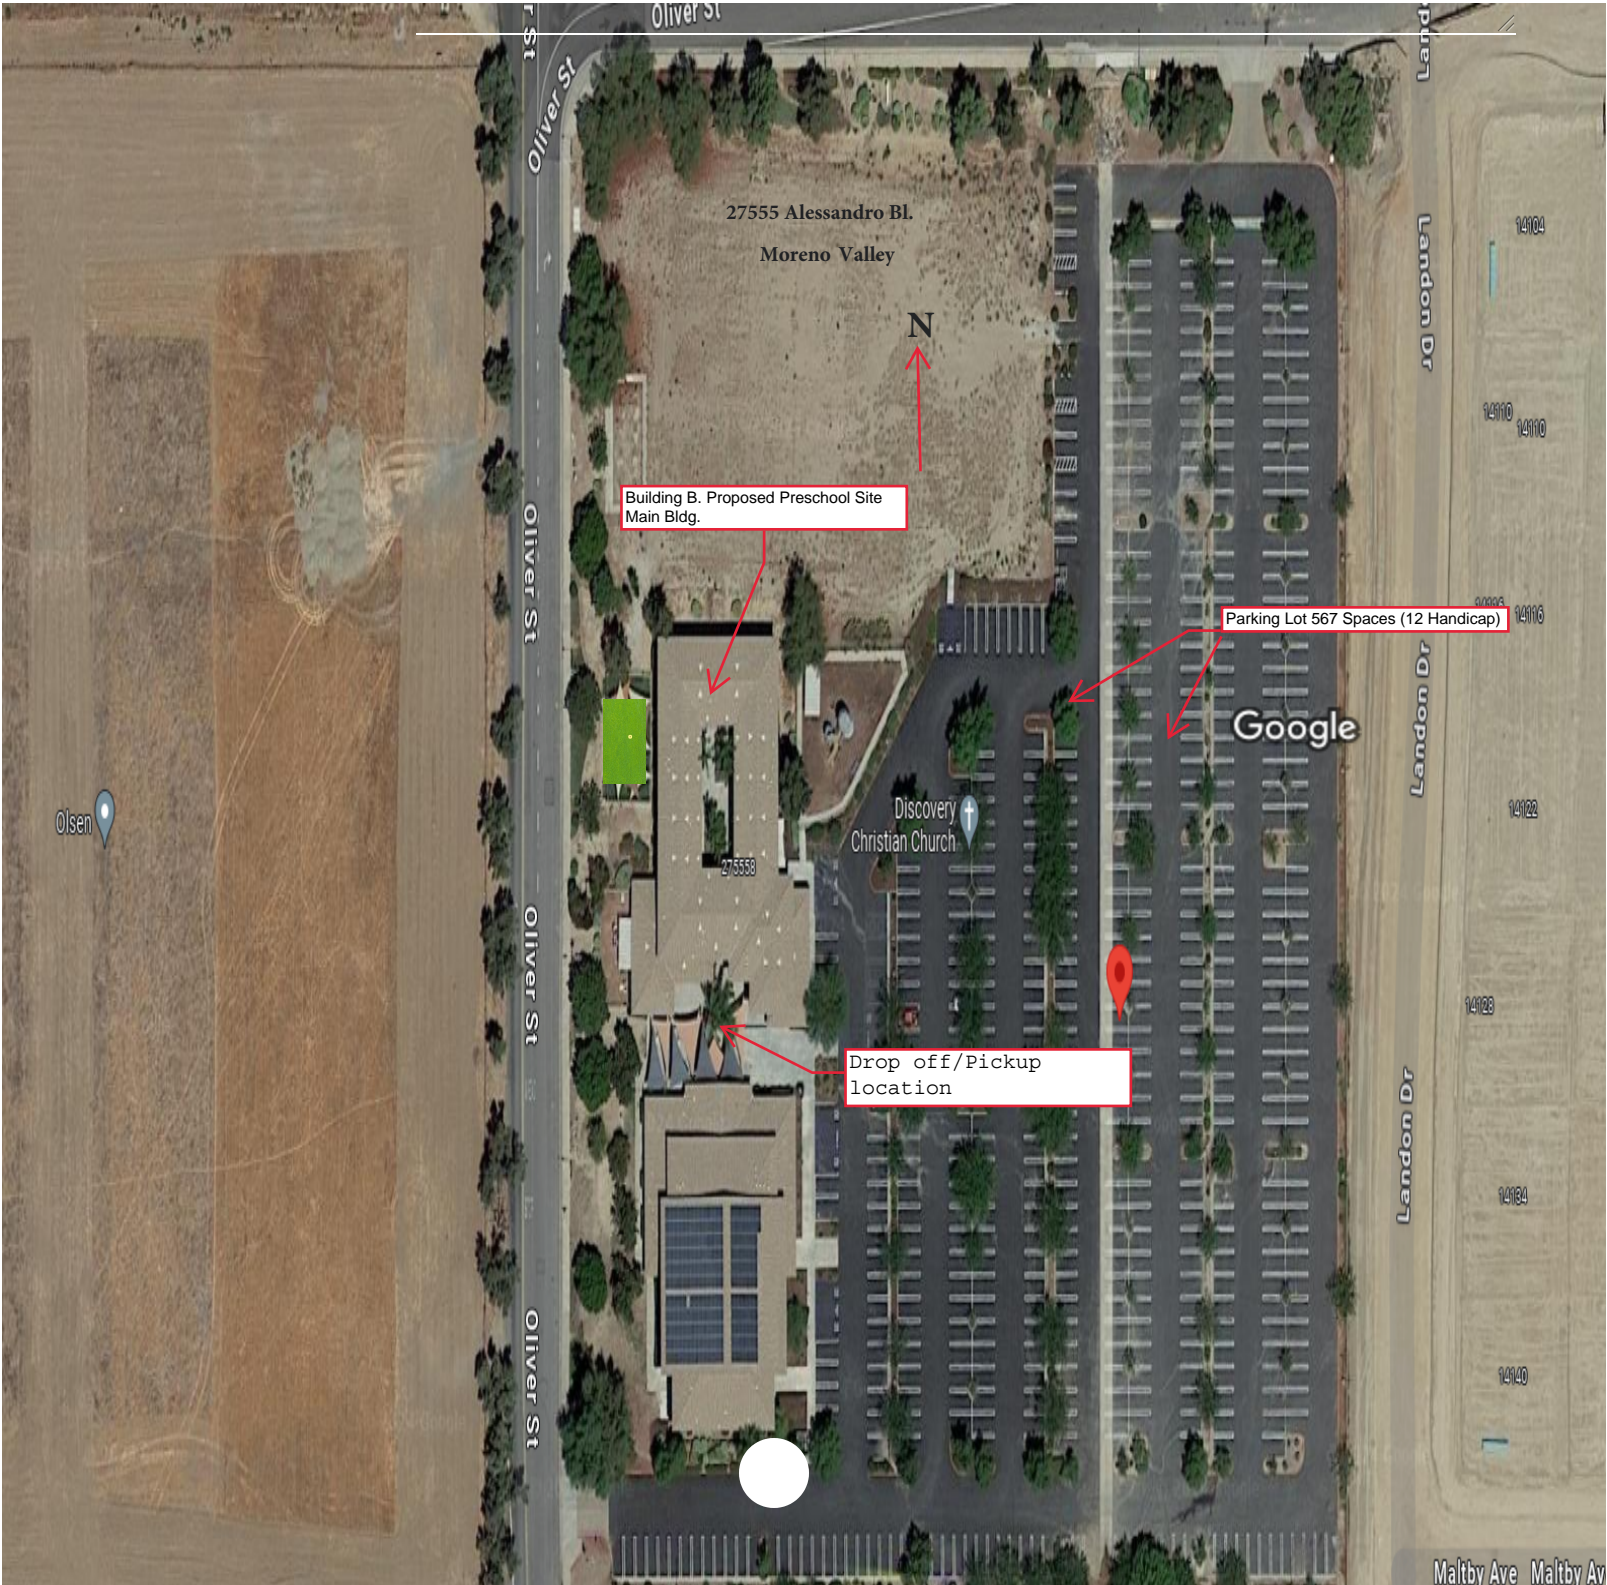

27555 Alessandro Blvd

Property overview. Parkinglot, entrances, exits etc.

Evacuation area

Gate

Gate

Gate

Evacuation Area

Drop off/pick up

To parking lot

Discovery Christian Church

First Level Floor Plan
Scale: 1/8" = 1'-0"

DATE	1/6/20
PROJECT	DISCOVERY CHURCH
CLIENT	DISCOVERY CHURCH
ARCHITECT	DAVID E. MILLER A.I.A.

FIRST LEVEL FLOOR PLAN

DAVID E. MILLER A.I.A.
 44466
 2811 S. Orange Blvd. Orange, CA 92667
 Telephone: 714.538.0764