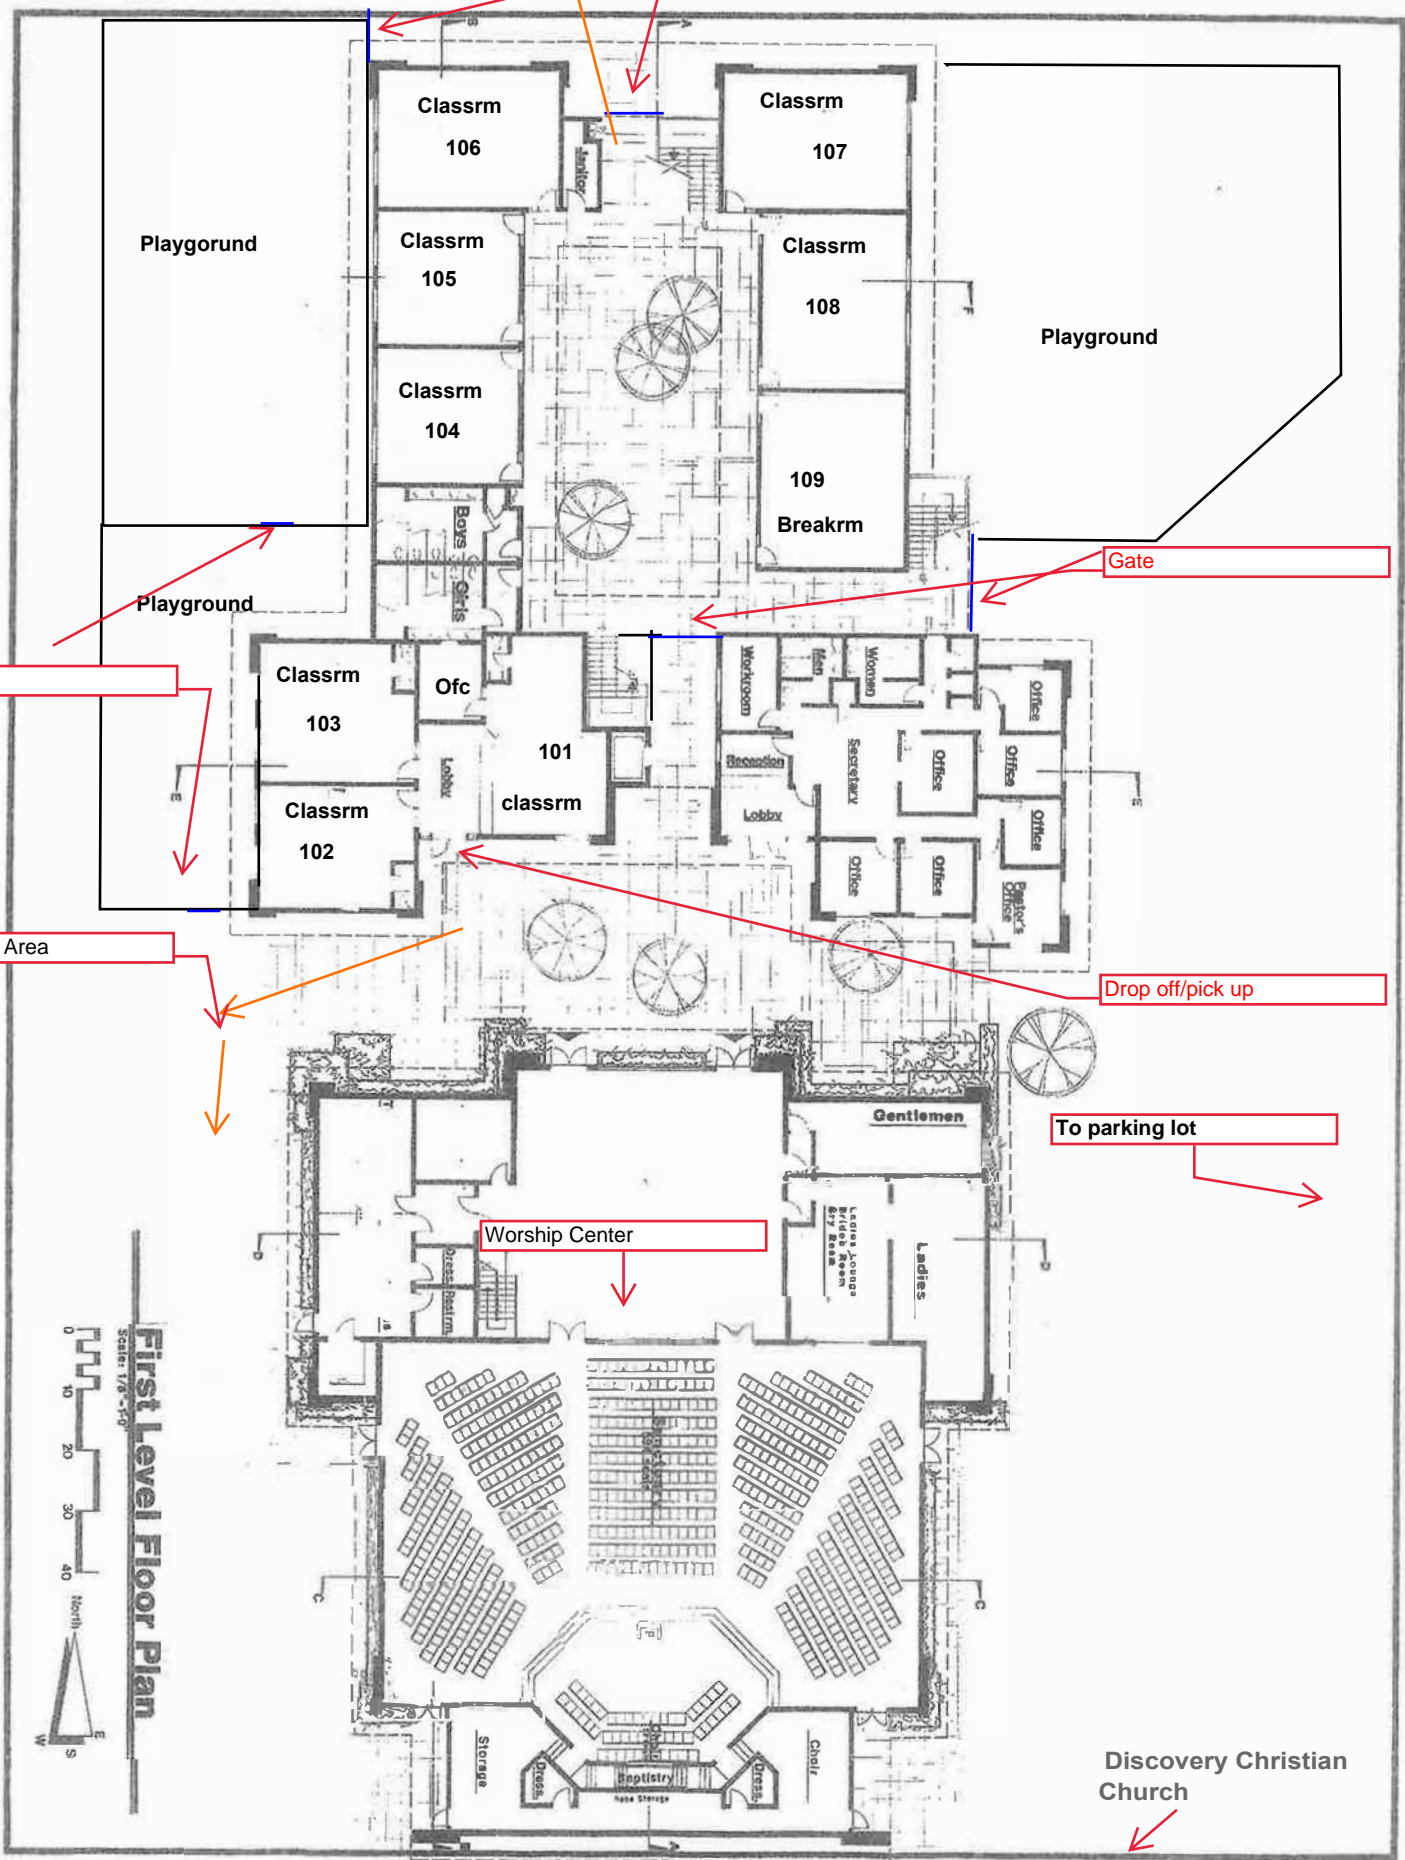

27555 Alessandro Blvd

Property overview. Parkinglot, entrances, exits etc.

Evacuation area

Gate

Gate

Gate

Evacuation Area

Drop off/pick up

To parking lot

Discovery Christian Church

First Level Floor Plan
Scale: 1/8" = 1'-0"

DATE	1/6/20
PROJECT	DISCOVERY CHURCH
CLIENT	DISCOVERY CHURCH
ARCHITECT	DAVID E. MILLER A.I.A.

FIRST LEVEL FLOOR PLAN

DAVID E. MILLER A.I.A.
 44466
 2811 S. Orange Blvd. Orange, CA 92667
 Telephone: 714.538.0764