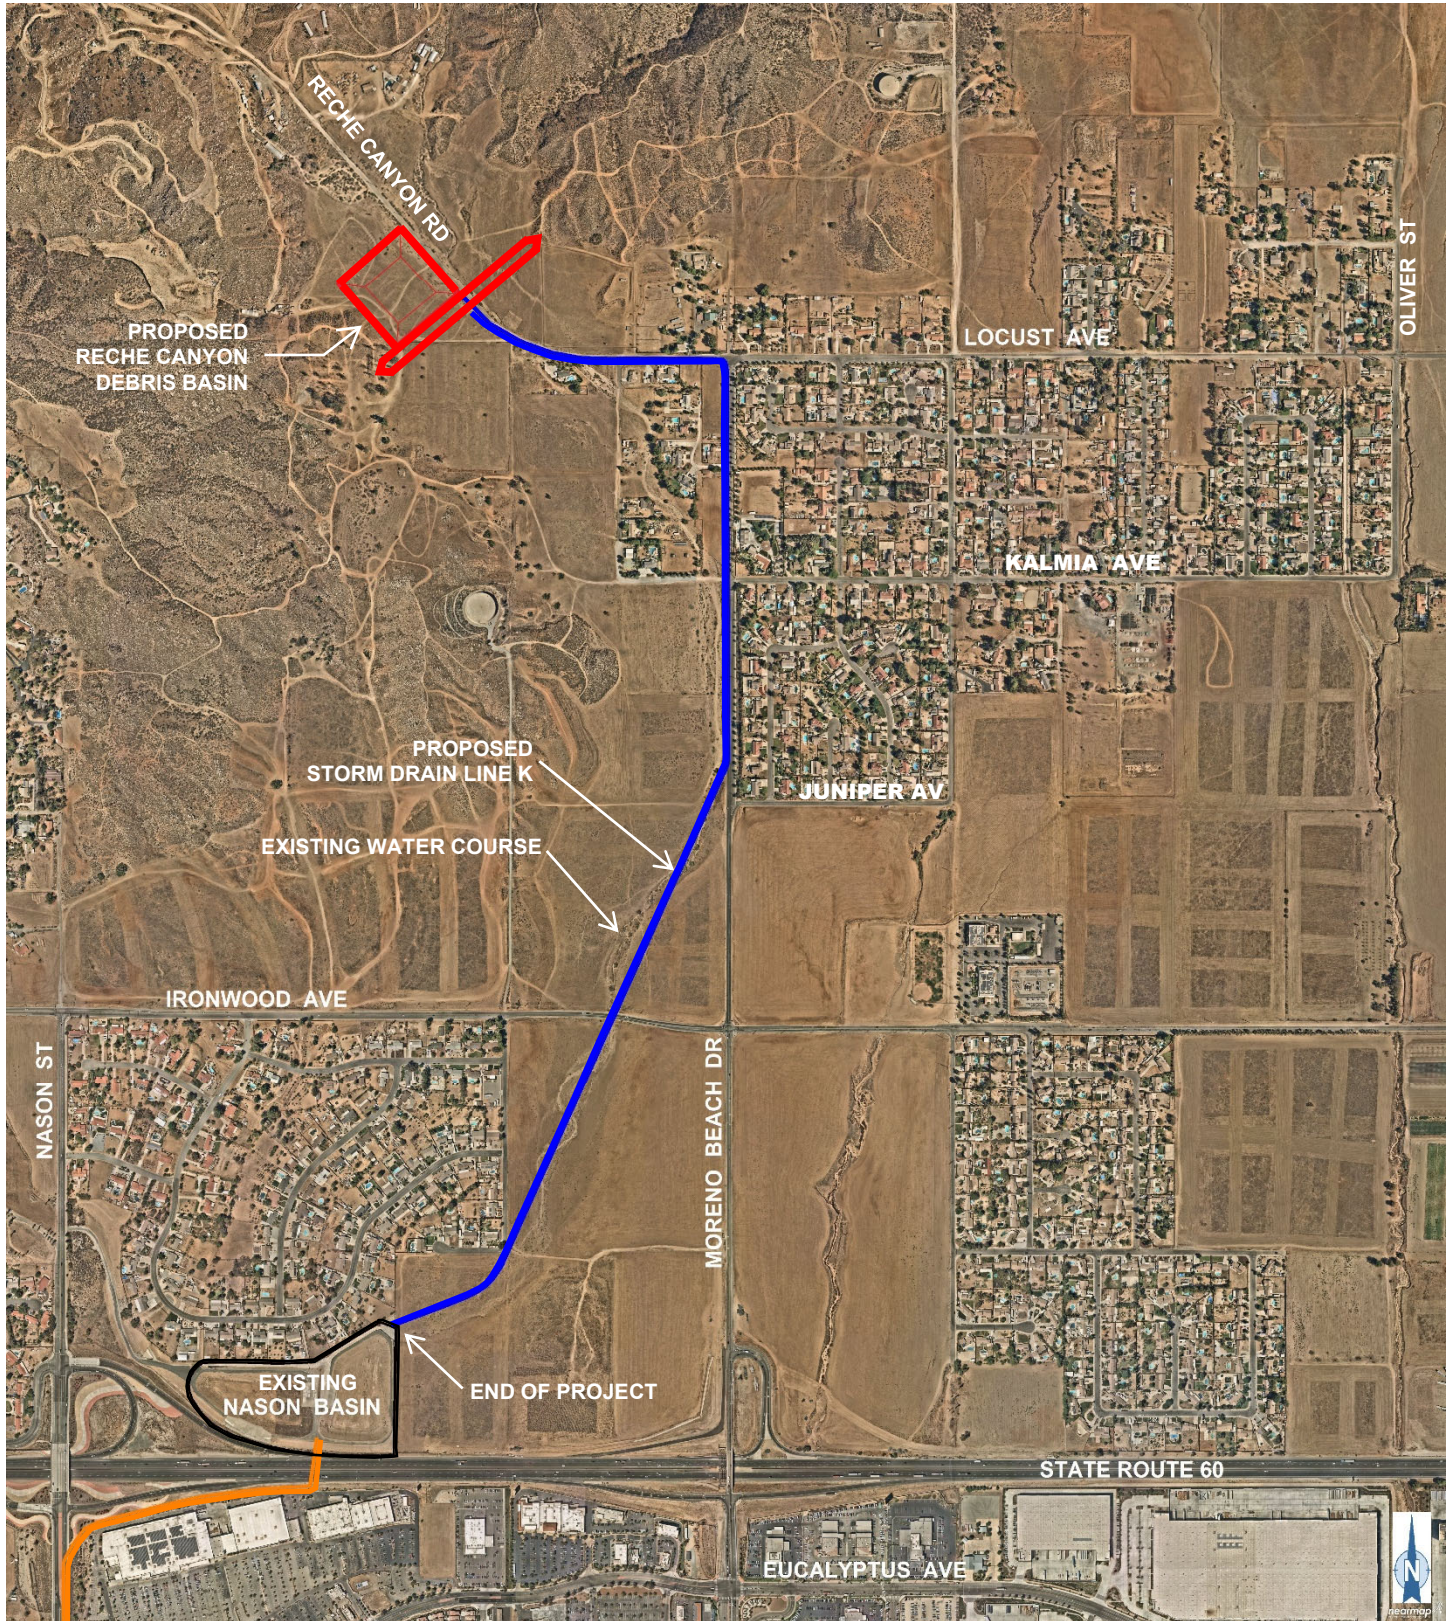

# Moreno MDP Line K and Reche Canyon Debris Basin Project

## PROJECT LOCATION MAP

### Legend:

-  Proposed Reche Canyon Debris Basin
-  Proposed Moreno MDP Storm Drain Line K
-  Existing Portion of Moreno MDP Storm Drain Line K